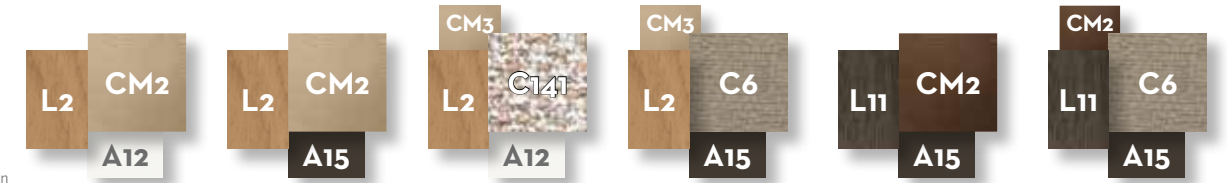

SOFA CX 2 SEATER + DX SHELF / CODE: ALLCX2P-01

Width	Depth	Height	H. seat	H. cushion
210	95	70	40	20

LOUNGE ARMCHAIR / CODE: ALLPLON

Width	Depth	Height	H. armrest	H. seat	H. cushion
80	76	70	49	43	8

SOFA CX 2 SEATER + SX SHELF / CODE: ALLCX2P-02