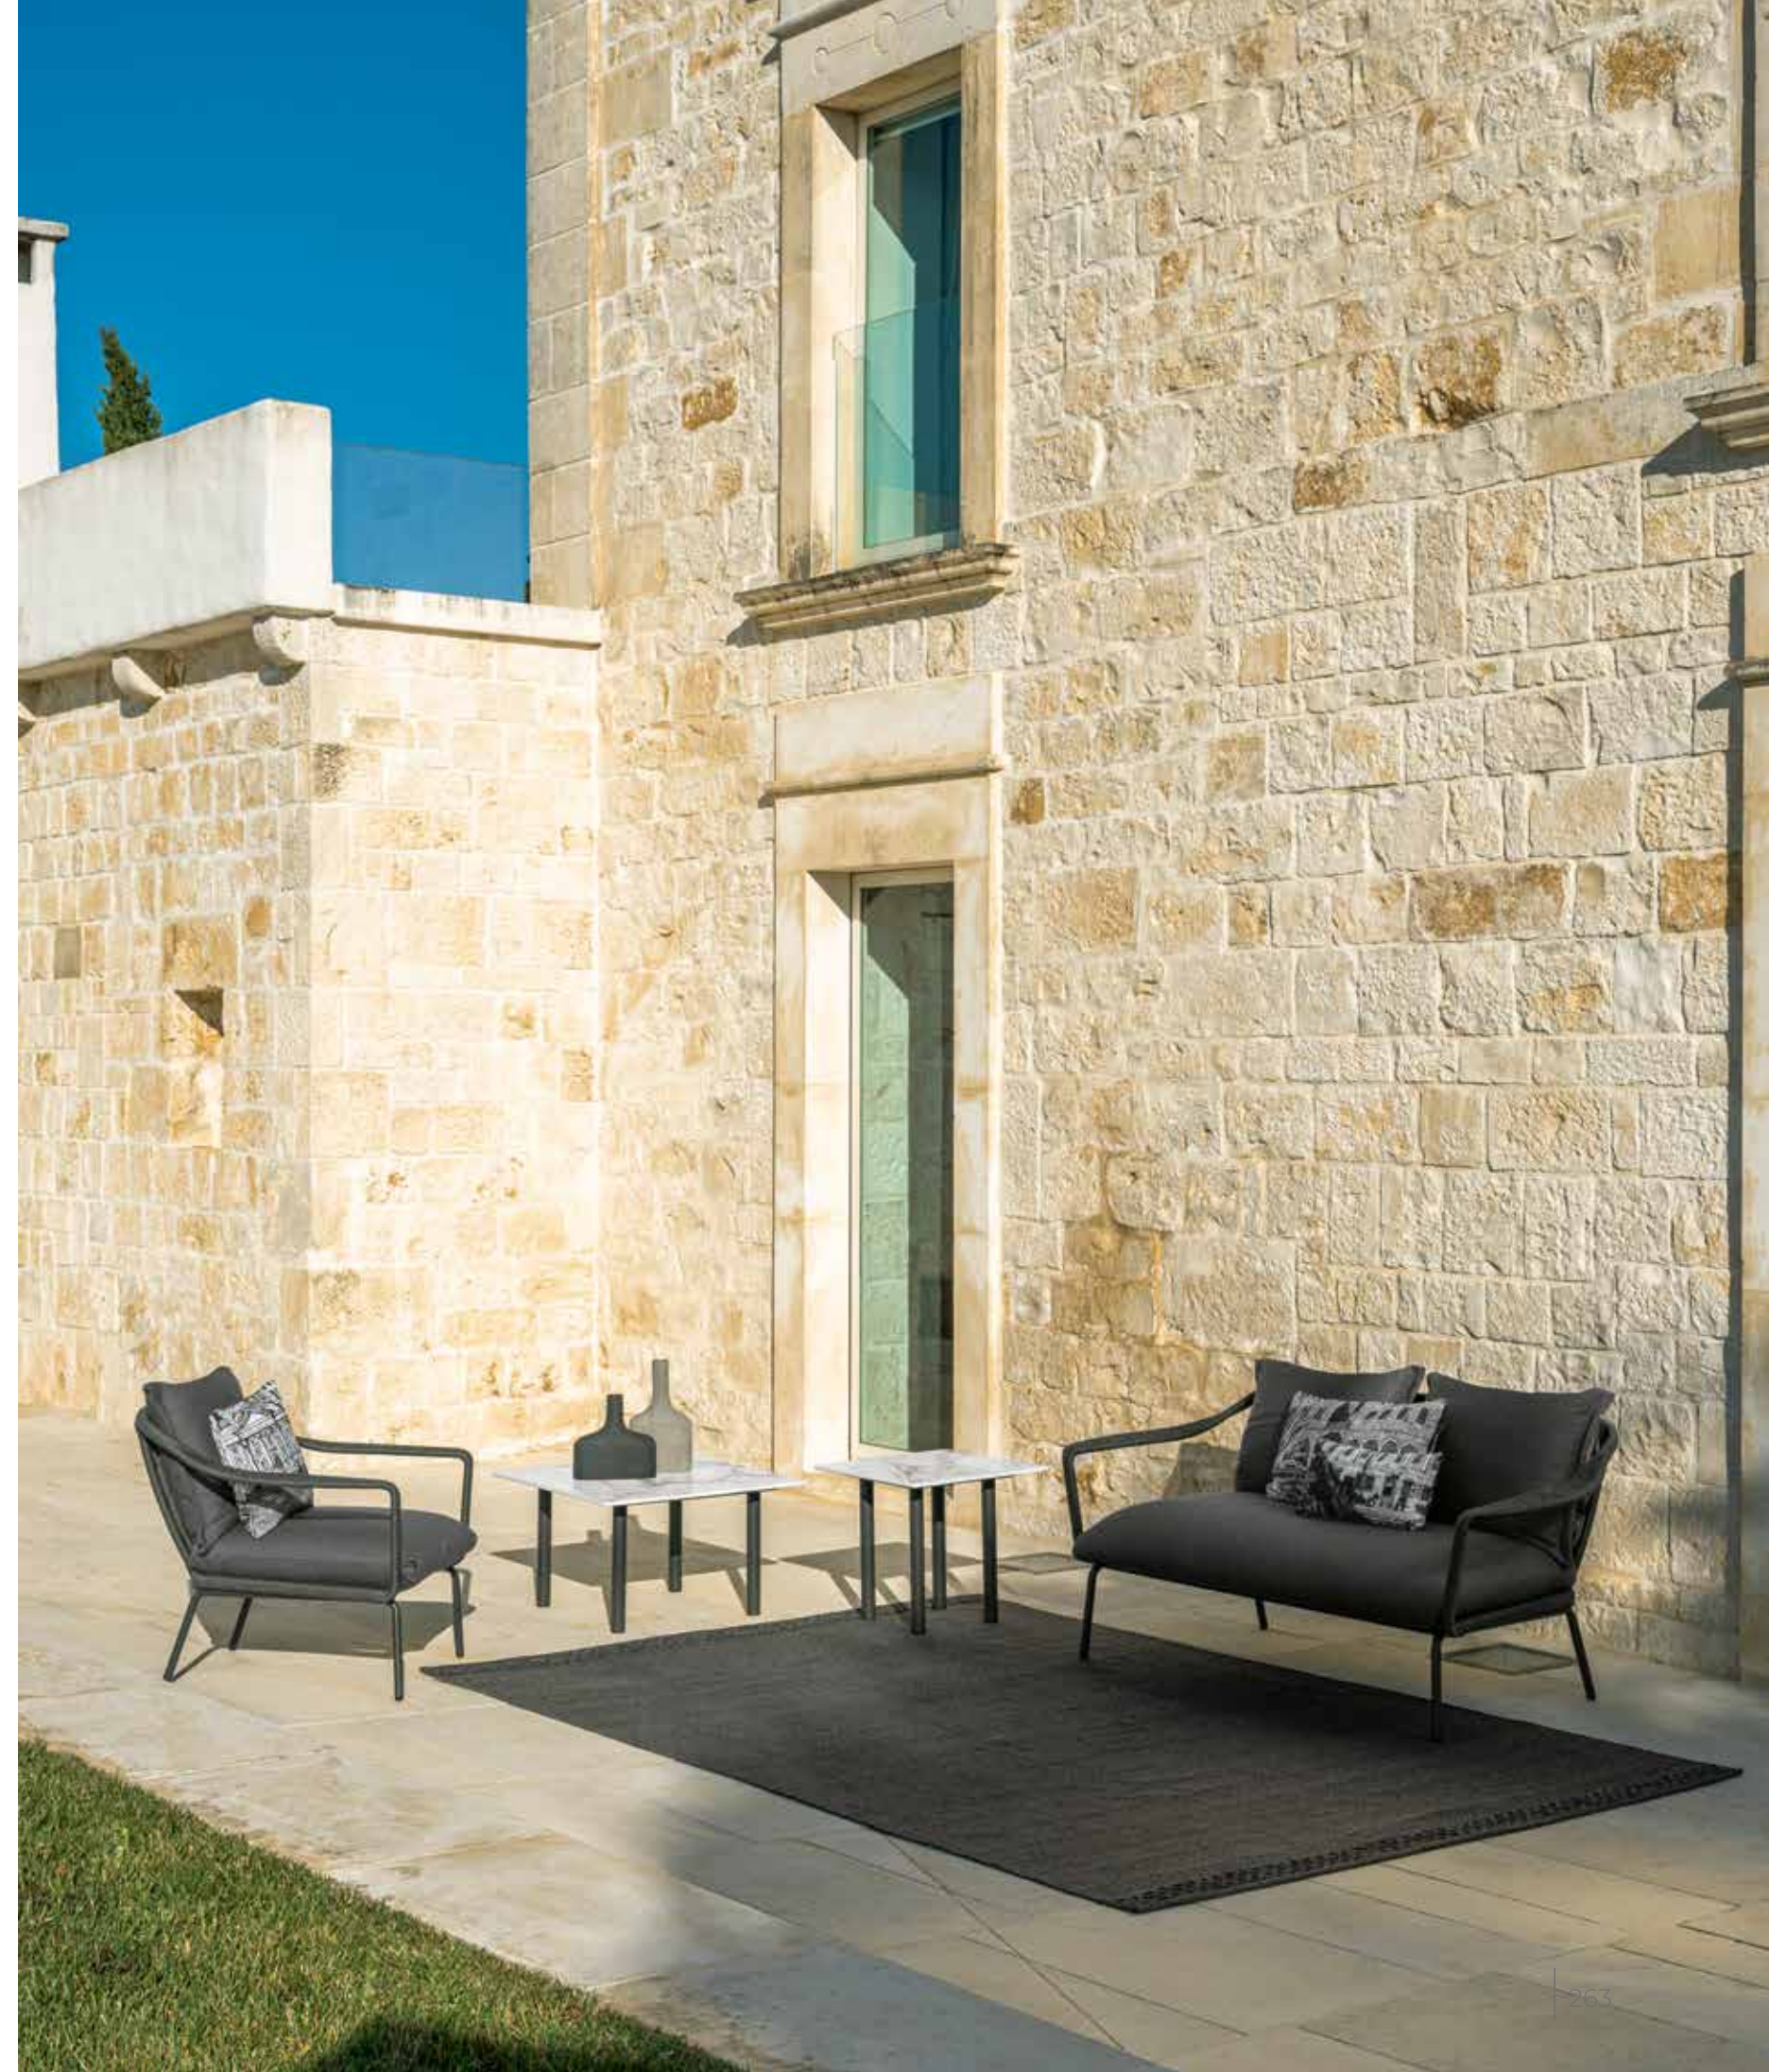

Cruisecollection

// Alu

sofa love seat, living armchair & Panama coffee table 50x50, 70x70
graphite frame
dark grey colour rope
cushions in dark grey colour
deco in city life pattern
top in gres calacatta