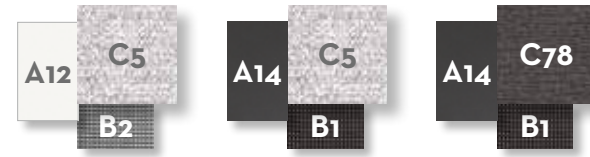

SOFA CORNER DX / CODE: AGOALUANGDX

Width	Depth	Height	H. seat	H. cushion
240	95	65	40	25

SOFA CORNER SX / CODE: AGOALUANGSX

Width	Depth	Height	H. seat	H. cushion
240	95	65	40	25

SOFA DX CORNER / CODE: AGOALUDXANG

Width	Depth	Height	H. seat	H. cushion
218	95	65	40	25

SOFA SX CORNER / CODE: AGOALUSXANG

Width	Depth	Height	H. seat	H. cushion
218	95	65	40	25

SOFA XL DX / CODE: AGOALUXLDX

Width	Depth	Height	H. armrest	H. seat	H. cushion
120	160	65	60	40	25

SOFA XL SX / CODE: AGOALUXLSX

Width	Depth	Height	H. armrest	H. seat	H. cushion
120	160	65	60	40	25

POUF / CODE: AGOALUPUF

Width	Depth	Height	H. cushion
98	95	40	25

LOUNGE ARMCHAIR / CODE: AGOALUPLON

Width	Depth	Height	H. seat	H. cushion
70	68	64	40	17

COFFEE TABLE 100X95 / CODE: AGOALUTC100

Width	Depth	Height
100	95	16

COFFEE TABLE 113X80 / CODE: AGOALUTC113

Width	Depth	Height
113	80	33

COFFEE TABLE 157X80 / CODE: AGOALUTC157

Width	Depth	Height
157	80	33