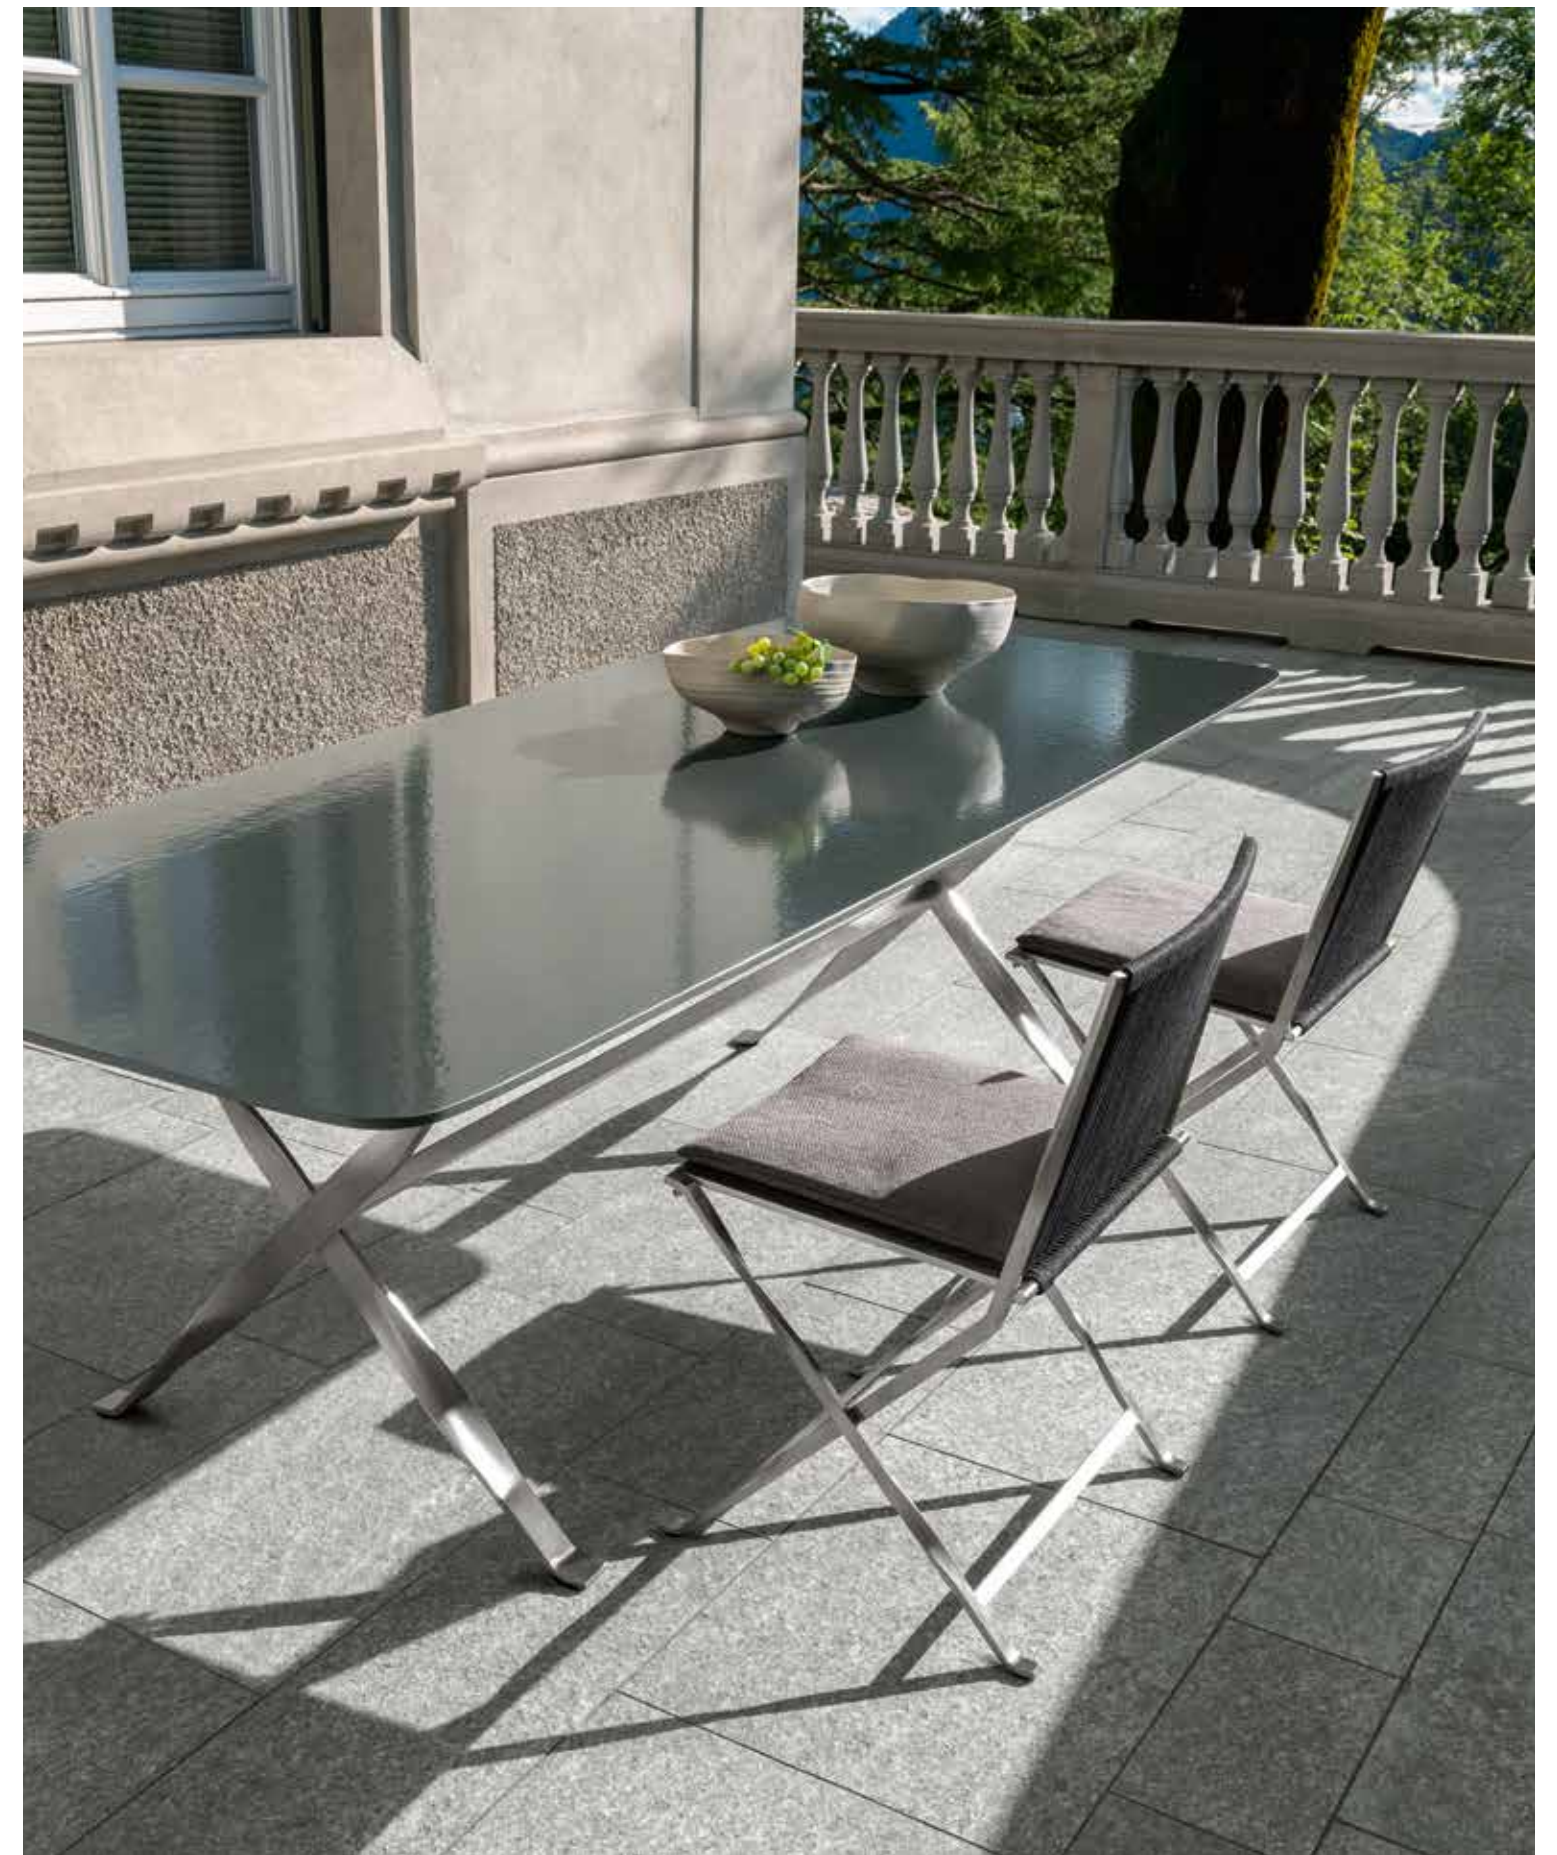

## Georgecollection

sofa lounge dx, pouf, sofa cx & sofa xl sx  
stainless steel frame  
cushions in mud colour  
belt in dark grey colour  
table top 60x110 accoya wood in natural teak colour  
table top 80x80 lava stone in graphite colour