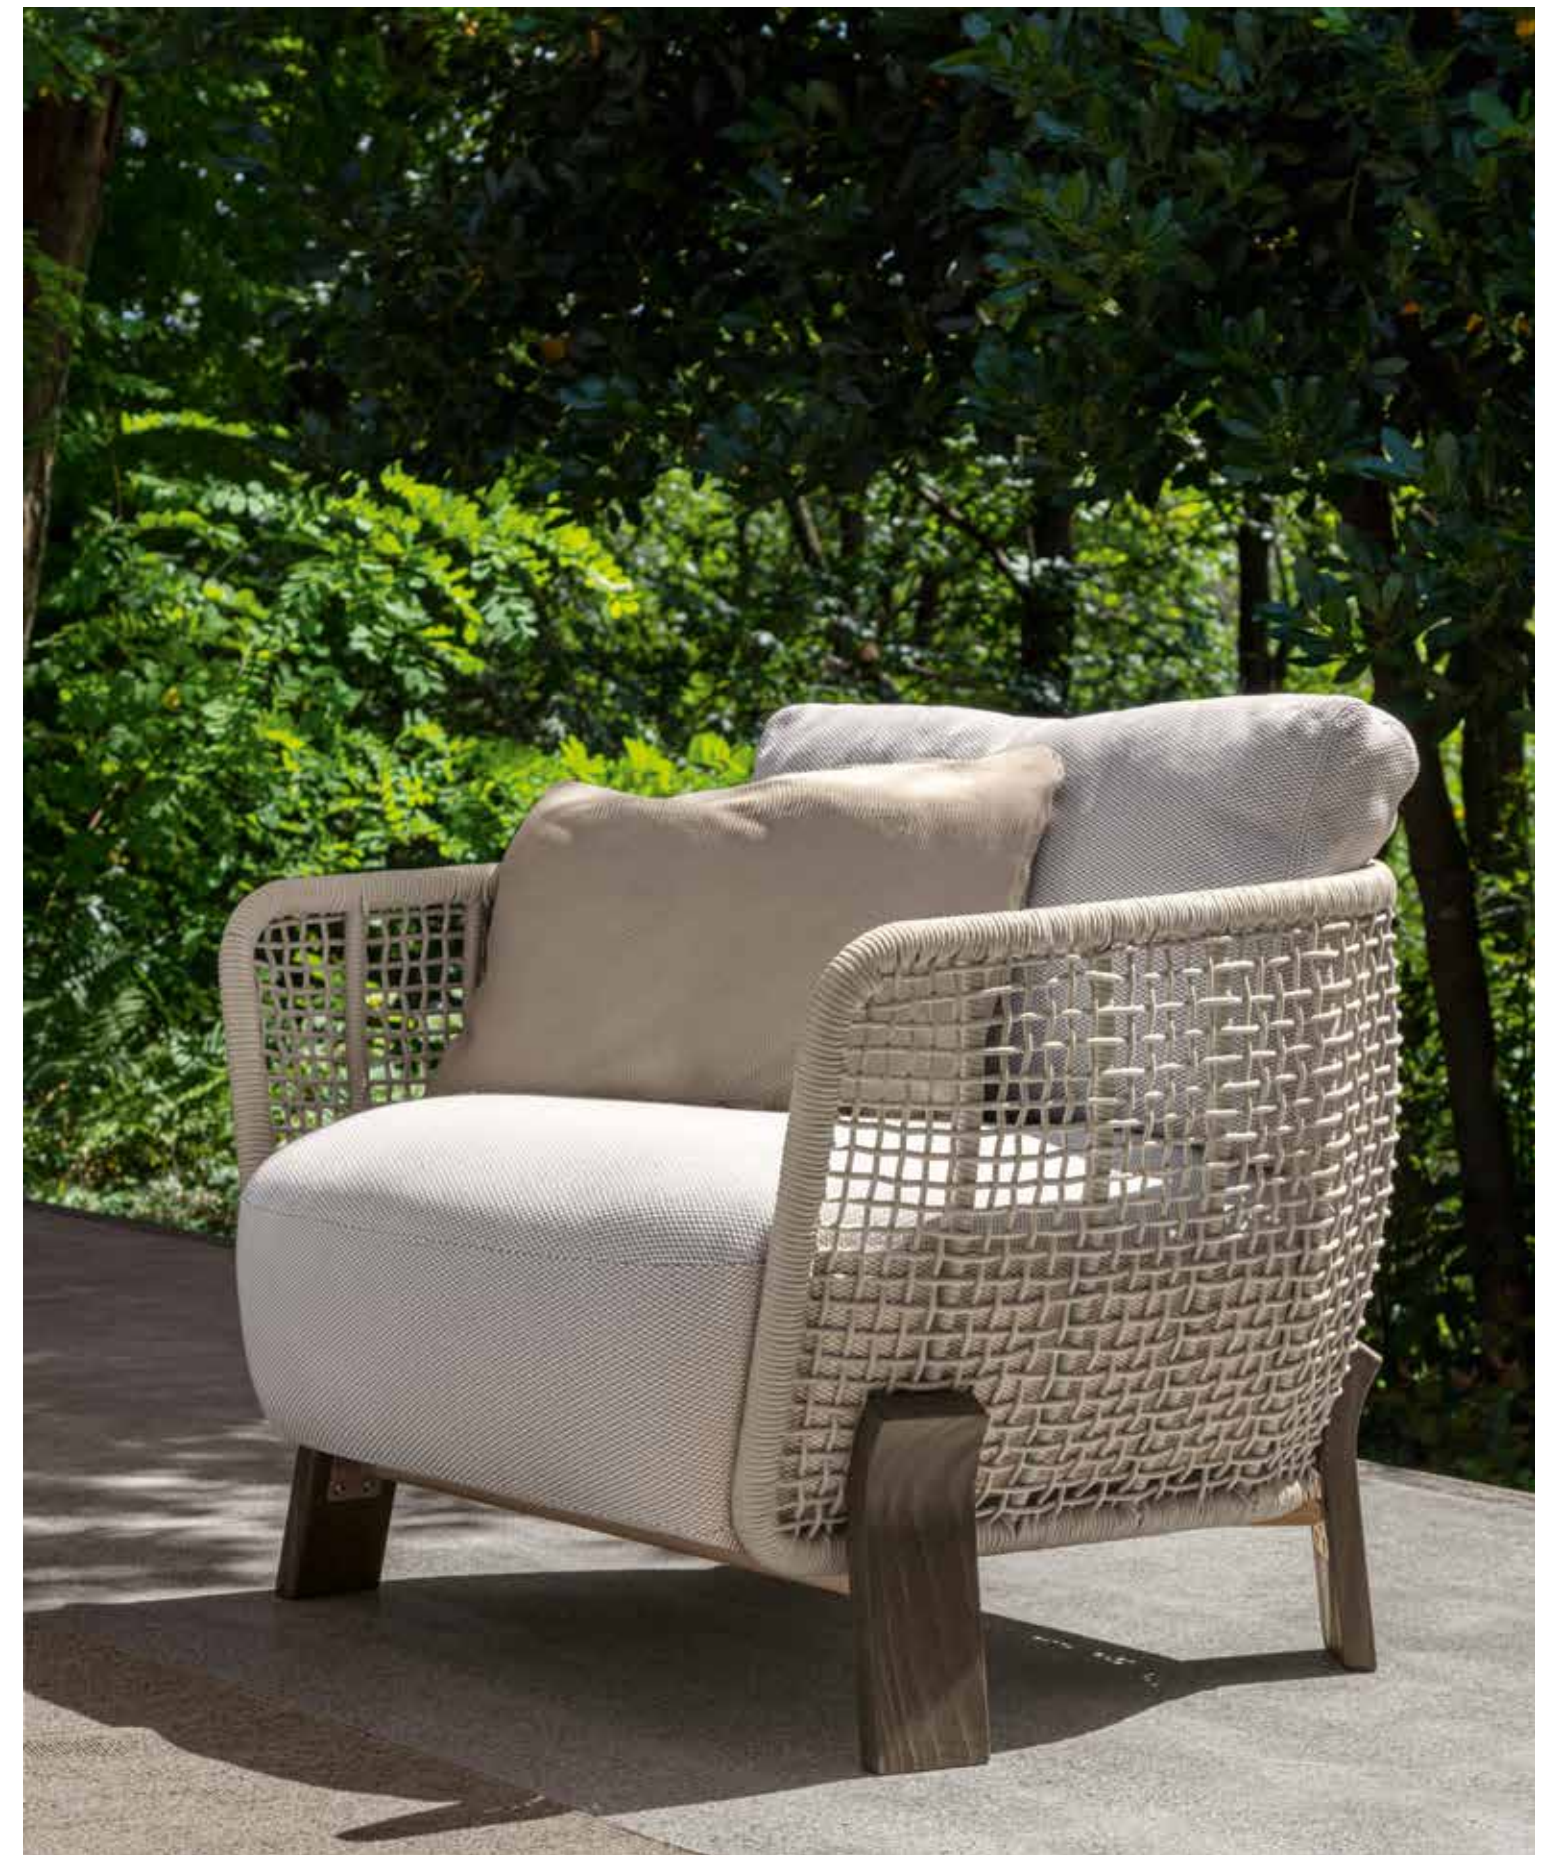

Argocollection  
//Wood

dining table 165x165 & dining armchair  
accoya wood frame in natural teak colour  
dark grey colour rope  
cushions in mambo pearl colour

Argocollection  
// Wood

sunbed  
accoya wood in palissandro colour  
cushions in white-beige colour