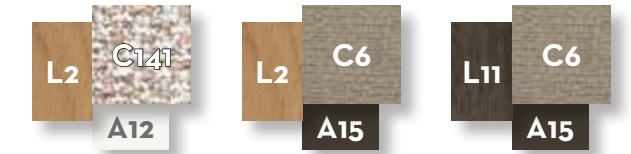

peach beige

leaf beige

leaf zen

soil

SOFA 3 SEATER FABRIC DX + WOOD SX ARM / CODE: ALLDIV3P-01

Width	Depth	Height	H. armrest	H. seat	H. cushion
285	95	70	49	40	20

SOFA 3 SEATER FABRIC SX + WOOD DX ARM / CODE: ALLDIV3P-02