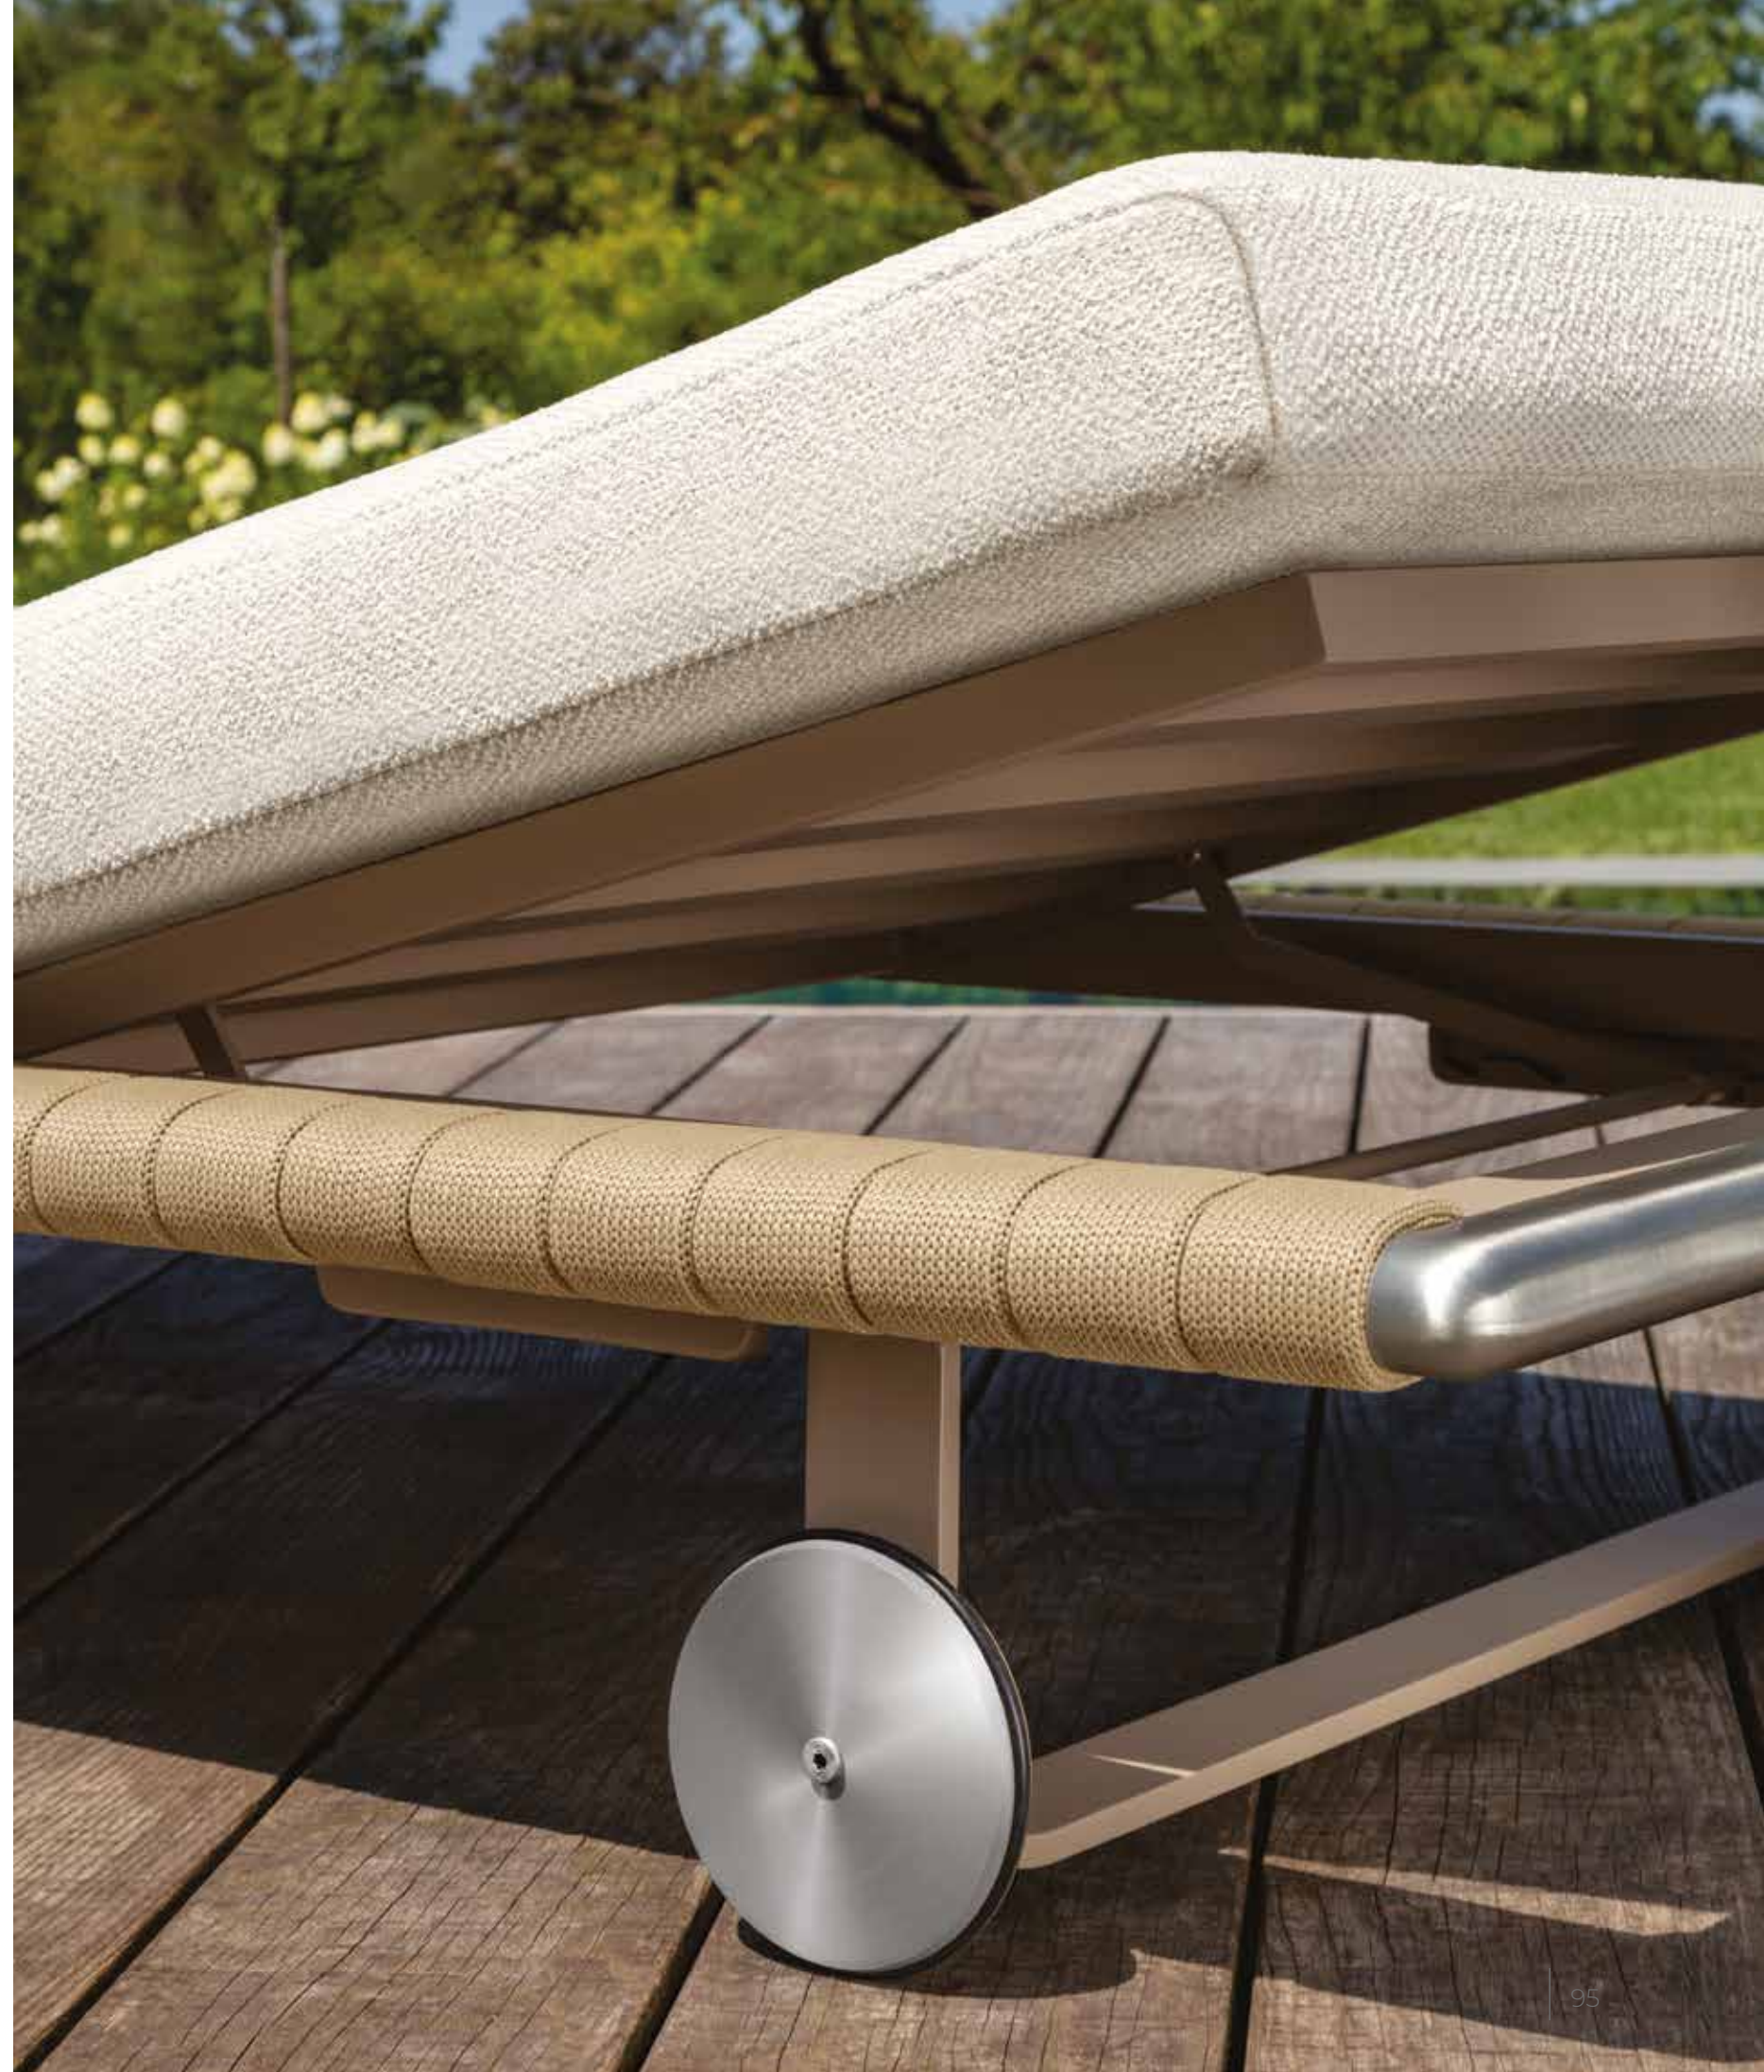

Georgecollection

sunbed
stainless steel frame
cushions in natural ivory colour
belt in dove colour