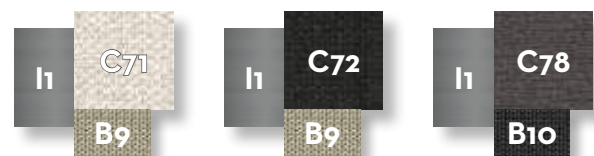

SUNBED / CODE: GEOLET

Width 201 | Depth 81 | Height 23 | H. cushion 10