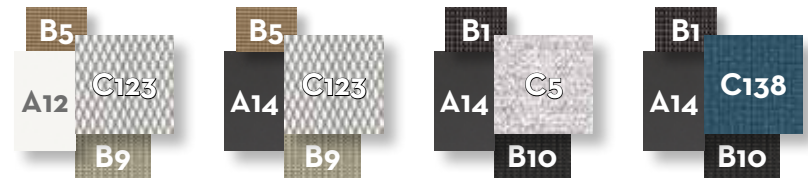

LIVING ARMCHAIR CODE: SALPL

Width 112 | Depth 105 | Height 85 | H. armrest 52 | H. seat 38 | H. cushion 20

KG 42,0 | unit 1 1.19 mc | 9% | x6