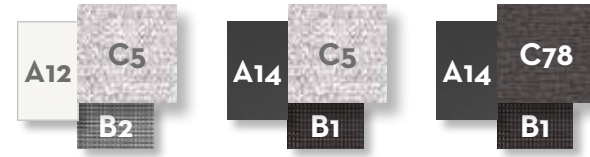

SOFA CORNER DX / CODE: AGOALUANGDX

Width	Depth	Height	H. seat	H. cushion
240	95	65	40	25

SOFA CORNER SX / CODE: AGOALUANGSX

Width	Depth	Height	H. seat	H. cushion
240	95	65	40	25

SOFA DX CORNER / CODE: AGOALUDXANG

Width	Depth	Height	H. seat	H. cushion
218	95	65	40	25

SOFA SX CORNER / CODE: AGOALUSXANG

Width	Depth	Height	H. seat	H. cushion
218	95	65	40	25

SOFA XL DX / CODE: AGOALUXLDX

Width	Depth	Height	H. armrest	H. seat	H. cushion
120	160	65	60	40	25

SOFA XL SX / CODE: AGOALUXLSX

Width	Depth	Height	H. armrest	H. seat	H. cushion
120	160	65	60	40	25

POUF / CODE: AGOALUPUF

Width	Depth	Height	H. cushion
98	95	40	25

LOUNGE ARMCHAIR / CODE: AGOALUPLON

Width	Depth	Height	H. seat	H. cushion
70	68	64	40	17

COFFEE TABLE 100X95 / CODE: AGOALUTC100

Width	Depth	Height
100	95	16

COFFEE TABLE 113X80 / CODE: AGOALUTC113

Width	Depth	Height
113	80	33

COFFEE TABLE 157X80 / CODE: AGOALUTC157

Width	Depth	Height
157	80	33