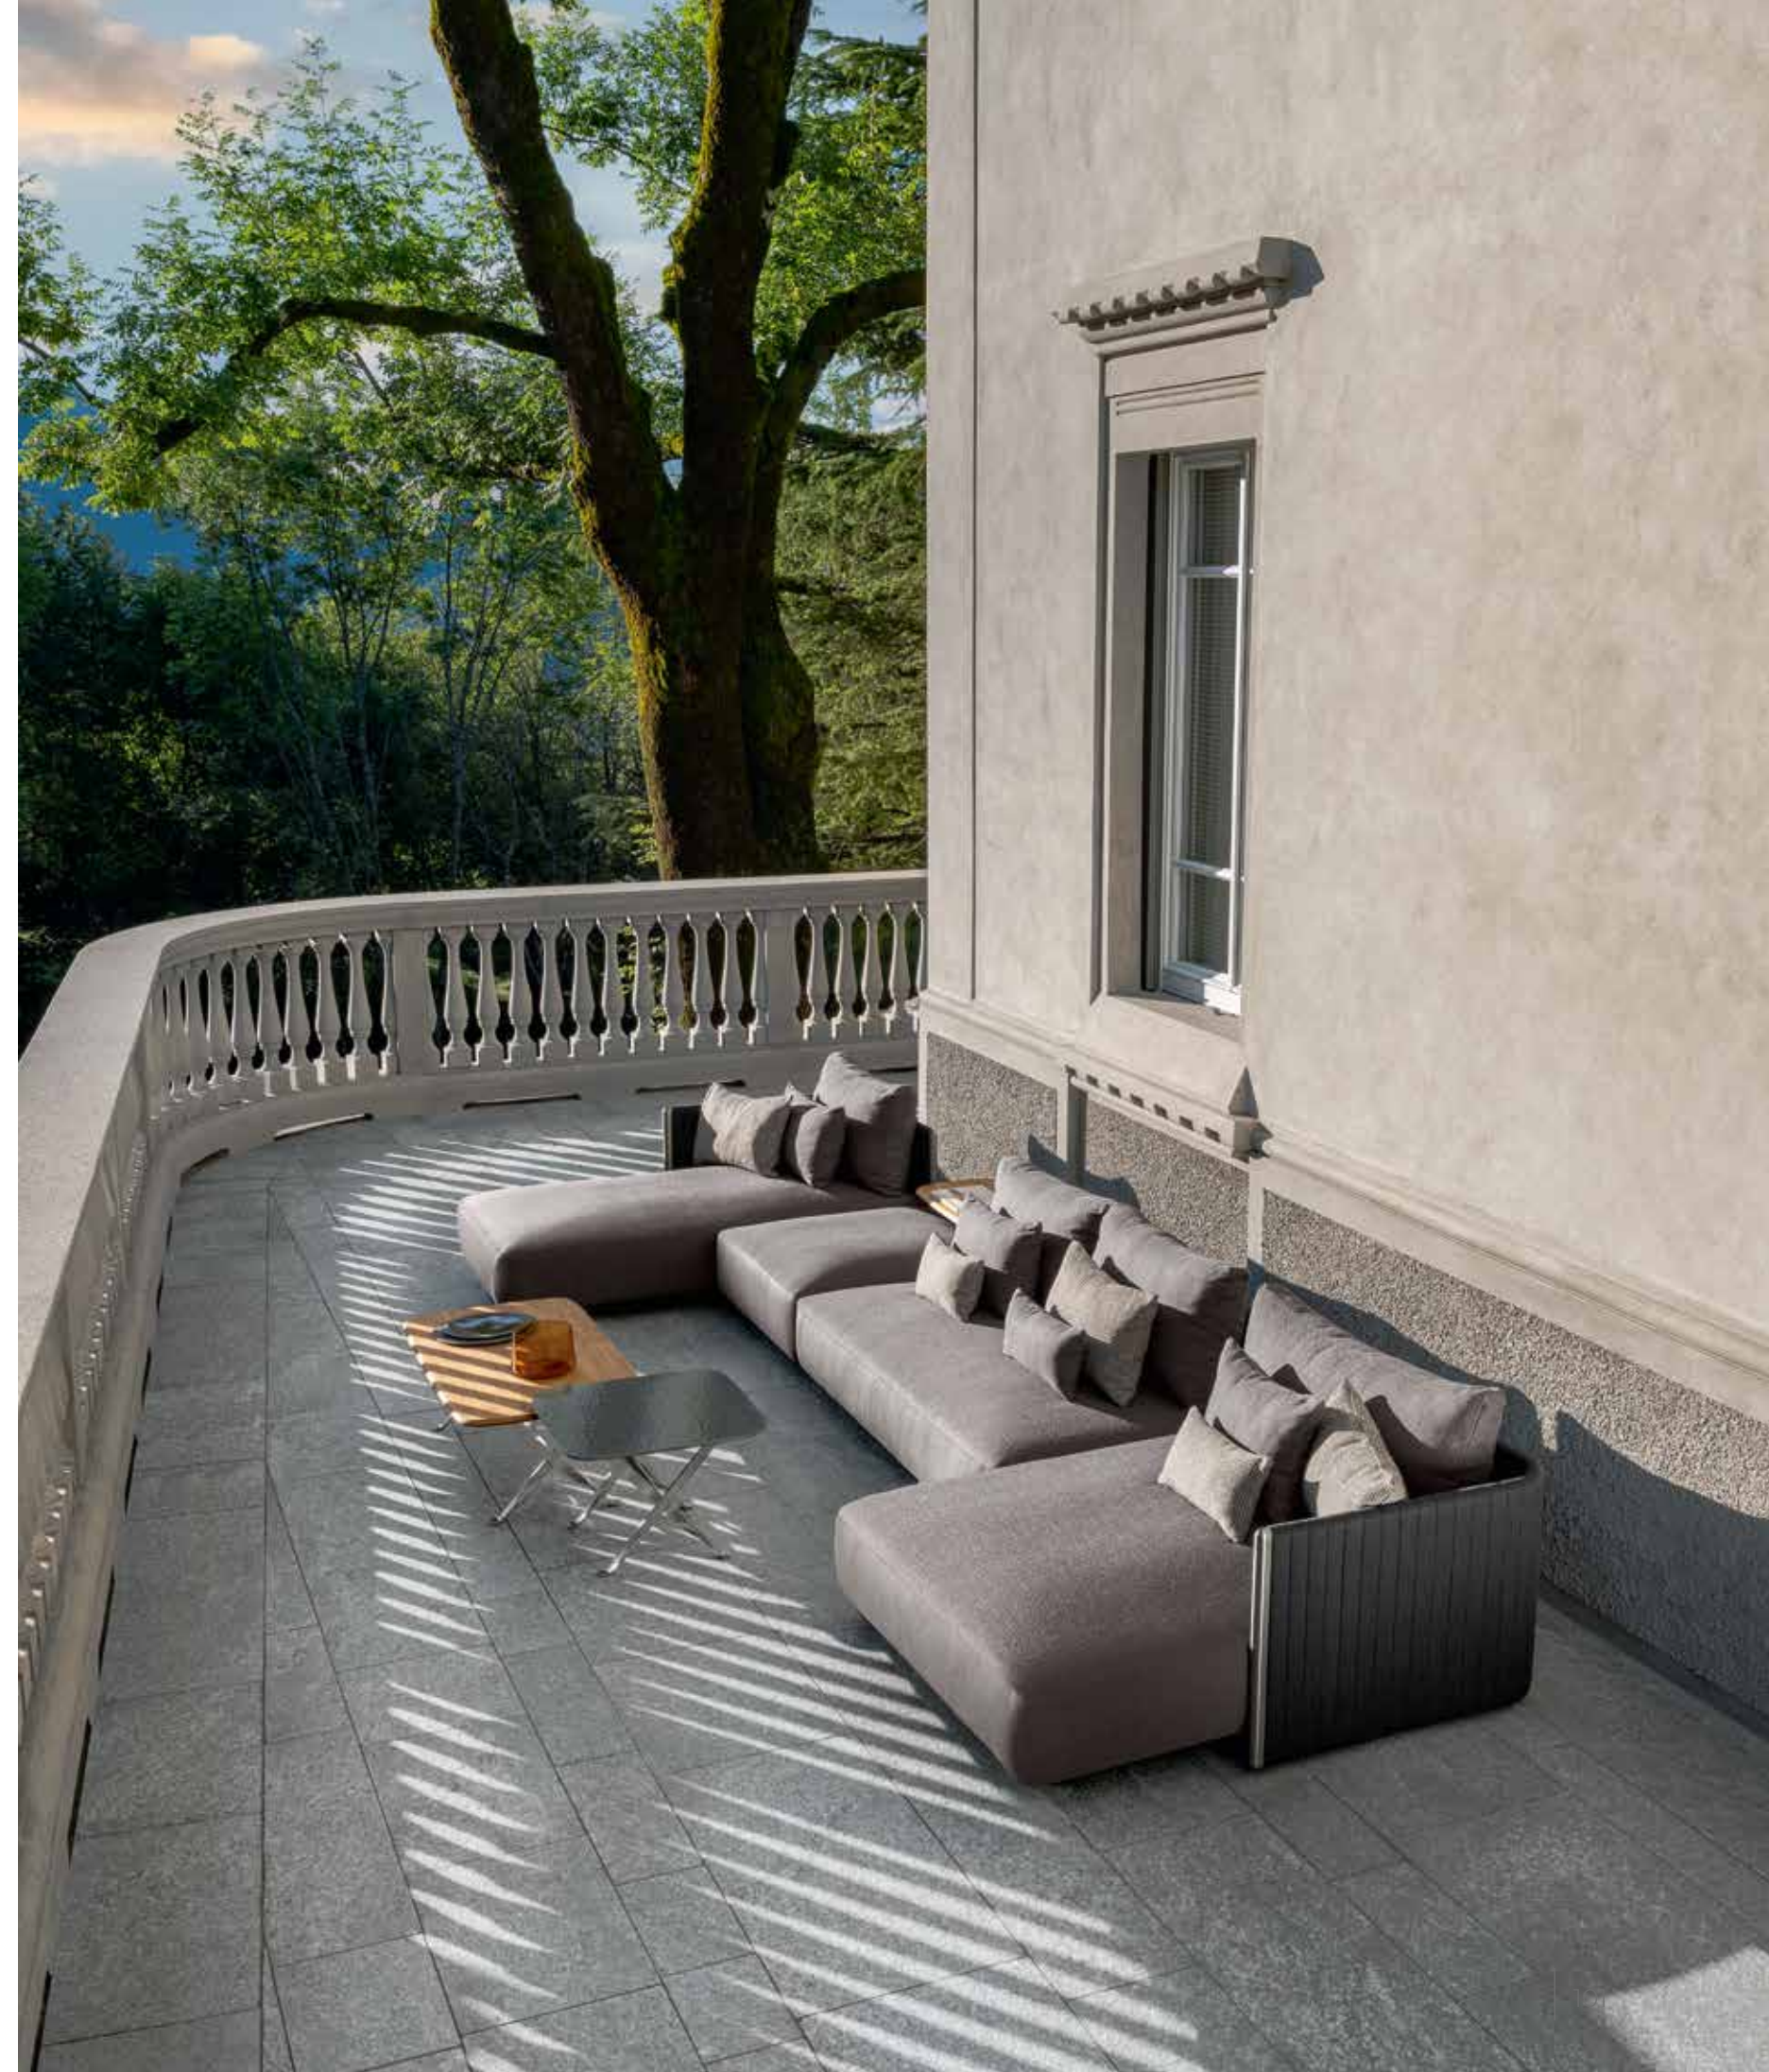

Georgecollection

sofa lounge dx, pouf, sofa cx & sofa xl sx
stainless steel frame
cushions in mud colour
belt in dark grey colour
table top 60x110 accoya wood in natural teak colour
table top 80x80 lava stone in graphite colour