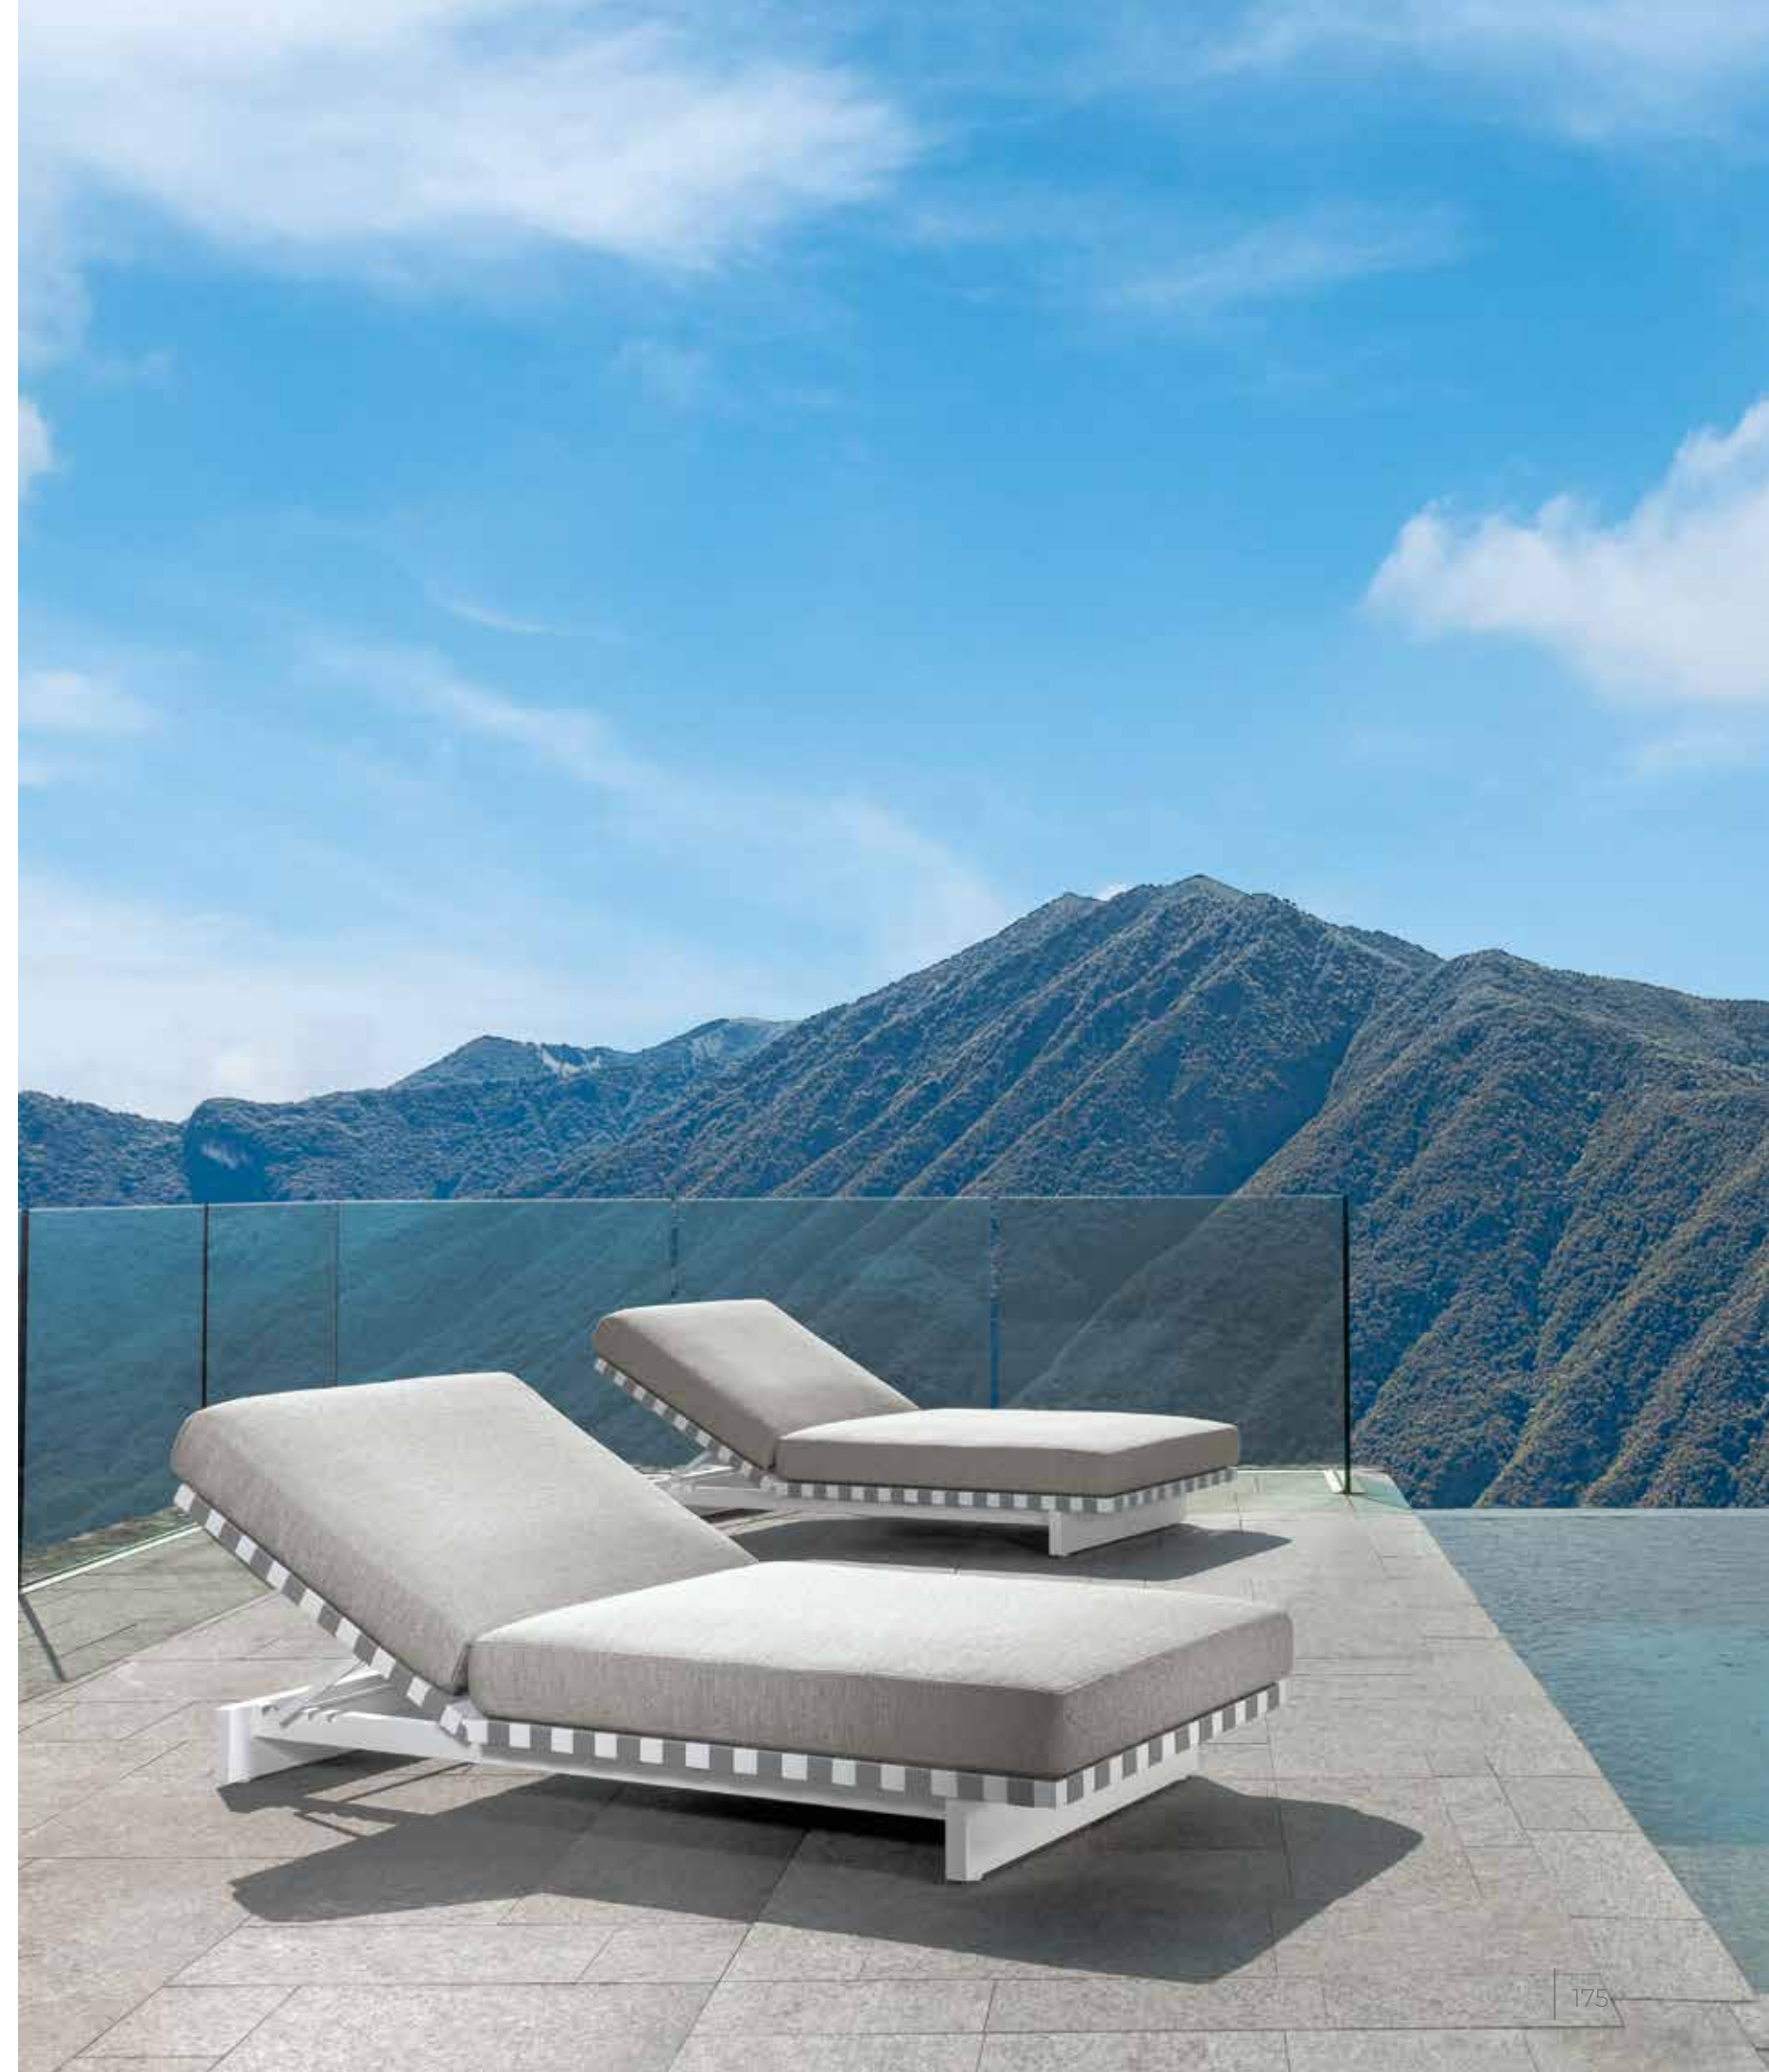

Argocollection
// Alu

sunbed
white frame
cushions in mambo pearl colour
belt in light grey colour