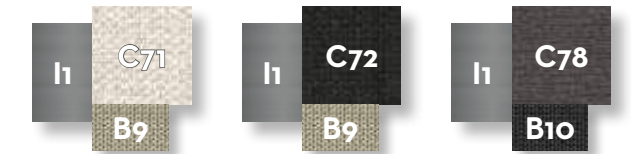

beige

dark green

dark grey

SOFA / CODE: GEODIV

Width	Depth	Height	H. seat	H. cushion
177	91	65	39	30

SOFA DX / CODE: GEODX

Width	Depth	Height	H. seat	H. cushion
173	91	65	39	30

SOFA SX / CODE: GEOSX