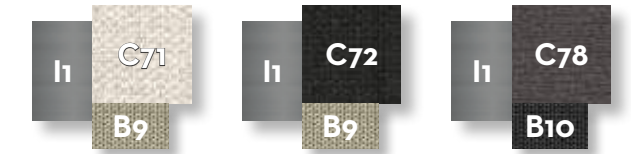

Georgecollection

Design Ludovica + Roberto Palomba

Finishing

Stainless steel frame

inox

Syntetic rope

dark grey

dove

Syntetic padded belt

dove

dark grey

Seat / back / armrest fabric cushions

natural ivory

dark green

plain mud

Pillows fabric 60x40 45x25 (optional)

natural ivory

dark green

natural taupe

plain mud

white-mud

natural white-taupe

plain white

Accoya table top

natural teak colour

Lava stone table top

beige

dark green

dark grey

Width	Depth	Height	H. seat	H. cushion
177	91	65	39	30

Width	Depth	Height	H. seat	H. cushion
173	91	65	39	30

Width	Depth	Height	H. seat	H. cushion
173	91	65	39	30

Width	Depth	Height	H. seat	H. cushion
170	91	65	39	30

Width	Depth	Height	H. seat	H. cushion
91	91	65	39	30

Width	Depth	Height	H. cushion
88	88	39	30