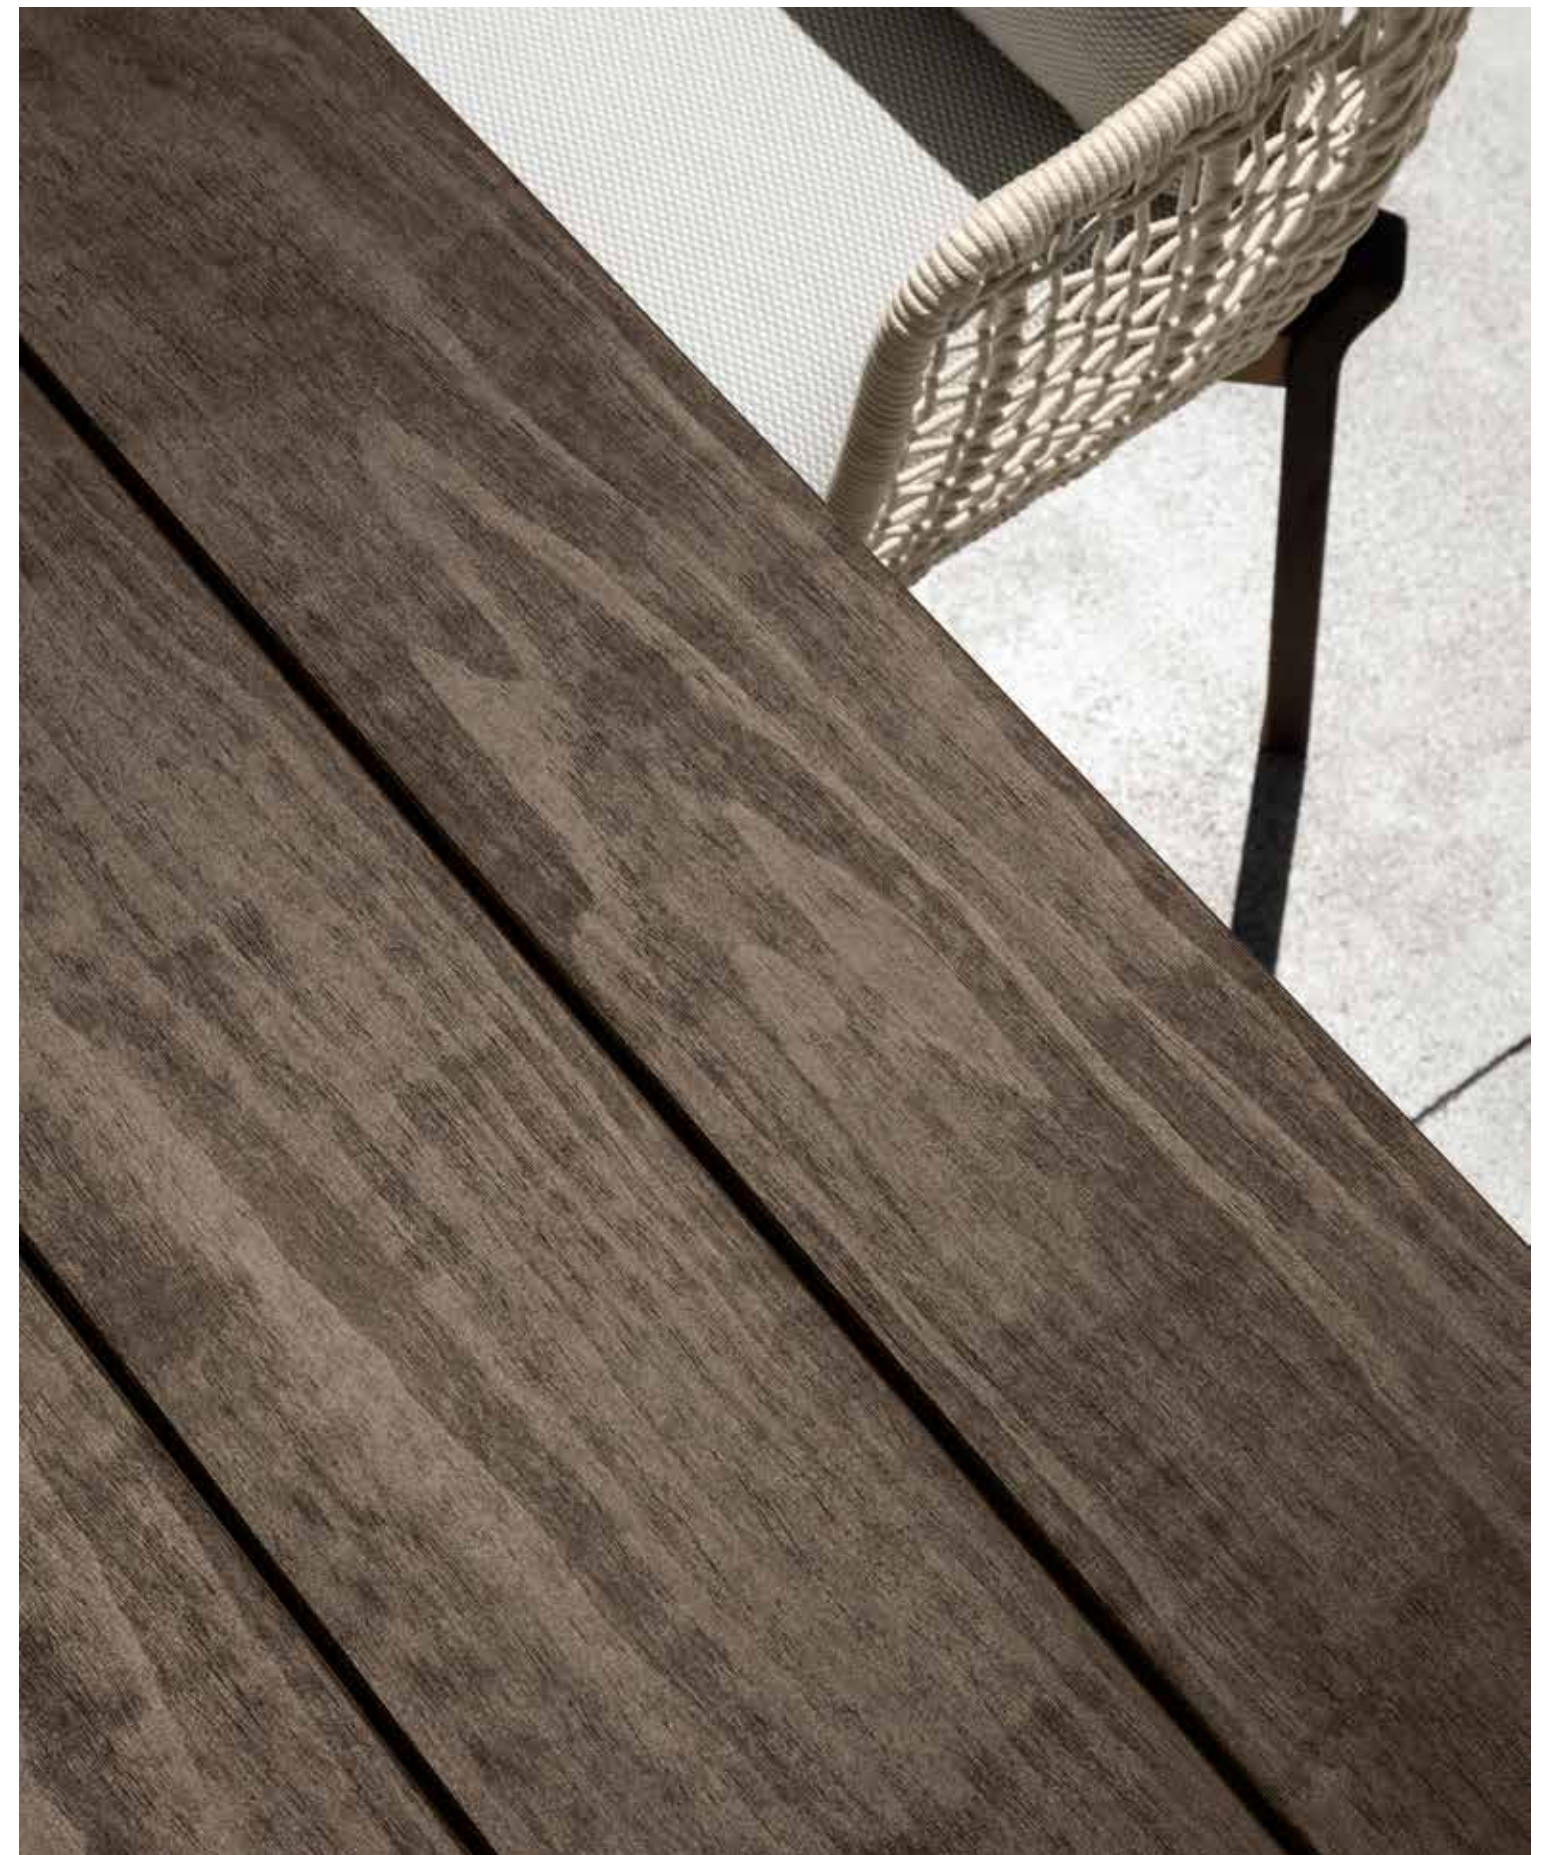

Argocollection  
//Wood

dining table 165x165 & dining armchair  
accoya wood frame in natural teak colour  
dark grey colour rope  
cushions in mambo pearl colour

Argocollection  
// Wood

sunbed  
accoya wood in palissandro colour  
cushions in white-beige colour