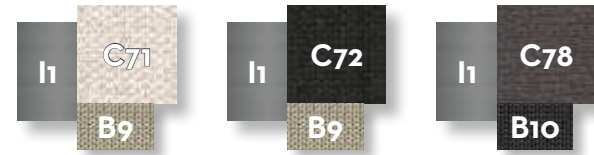

SOFA LOUNGE DX / CODE: GEOLONDX

Width 90 | Depth 170 | Height 65 | H. seat 39 | H. cushion 30

SOFA LOUNGE SX / CODE: GEOLONSX

Width 90 | Depth 170 | Height 65 | H. seat 39 | H. cushion 30

SOFA LOUNGE XL DX / CODE: GEOXLDX

Width 123 | Depth 143 | Height 65 | H. seat 39 | H. cushion 30

SOFA LOUNGE XL SX / CODE: GEOXLSX

Width 123 | Depth 143 | Height 65 | H. seat 39 | H. cushion 30

DAYBED / CODE: GEOBED

Width 146 | Depth 143 | Height 65 | H. seat 39 | H. cushion 30

LIVING ARMCHAIR / CODE: GEOPL

Width 86 | Depth 86 | Height 65 | H. seat 39 | H. cushion 15

LOUNGE FOLDING ARMCHAIR / CODE: GEOPLON

Width 65 | Depth 70 | Height 74 | H. seat 39 | H. cushion 3

COFFEE TABLE D60 / CODE: GEOTCD60

Width 60 | Depth 60 | Height 40

COFFEE TABLE 60X60 / CODE: GEOTC6060

Width 60 | Depth 60 | Height 40

COFFEE TABLE 80X80 / CODE: GEOTC8080

Width 80 | Depth 80 | Height 35

COFFEE TABLE 110X60 / CODE: GEOTC60110

Width 110 | Depth 60 | Height 35

SIDE TABLE 40X90 / CODE: GEOTL90

Width 40 | Depth 90 | Height 40