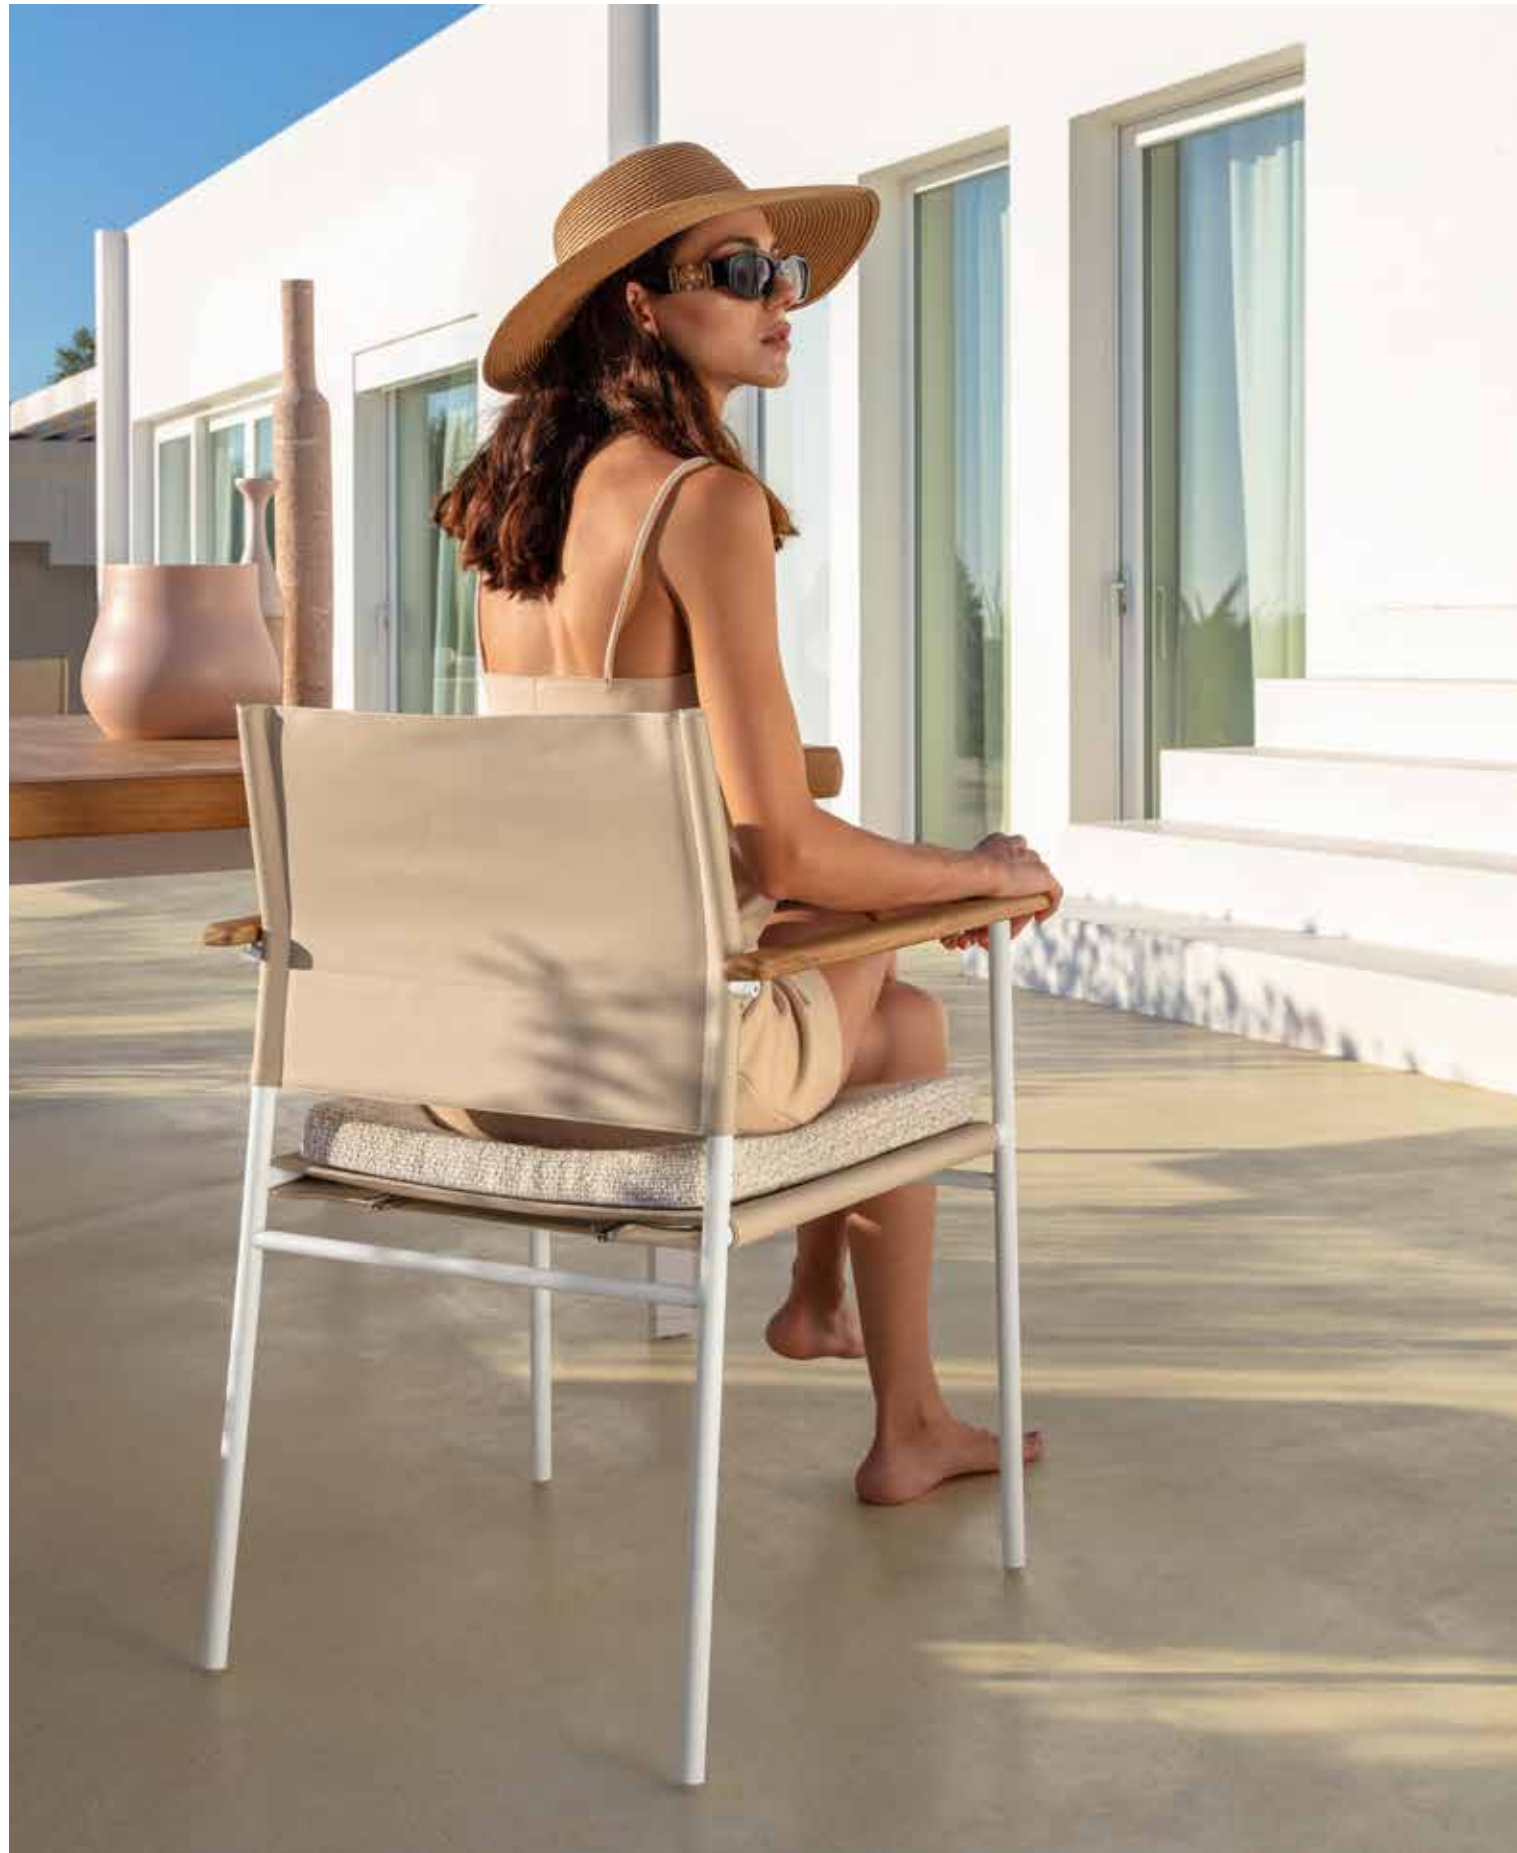

## Allurecollection

sunbed  
accoya wood frame in palissandro colour  
cushion in plain taupe colour

sofa sx  
accoya wood frame in natural teak colour  
aluminium legs in white colour  
cushions in peach white colour  
deco in plain taupe & peach beige colour