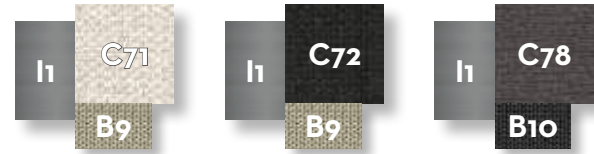

LIVING ARMCHAIR / CODE: GEOPL

Width 86 | Depth 86 | Height 65 | H. seat 39 | H. cushion 15