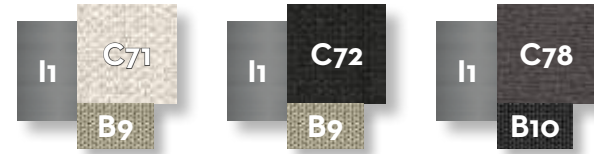

SOFA LOUNGE DX / CODE: GEOLONDX

Width 90 | Depth 170 | Height 65 | H. seat 39 | H. cushion 30

SOFA LOUNGE SX / CODE: GEOLONSX

Width 90 | Depth 170 | Height 65 | H. seat 39 | H. cushion 30

SOFA LOUNGE XL DX / CODE: GEOXLDX

Width 123 | Depth 143 | Height 65 | H. seat 39 | H. cushion 30

SOFA LOUNGE XL SX / CODE: GEOXLSX

Width 123 | Depth 143 | Height 65 | H. seat 39 | H. cushion 30

DAYBED / CODE: GEOBED

Width 146 | Depth 143 | Height 65 | H. seat 39 | H. cushion 30

LIVING ARMCHAIR / CODE: GEOPL

Width 86 | Depth 86 | Height 65 | H. seat 39 | H. cushion 15

LOUNGE FOLDING ARMCHAIR / CODE: GEOPLON

Width 65 | Depth 70 | Height 74 | H. seat 39 | H. cushion 3

COFFEE TABLE D60 / CODE: GEOTCD60

Width 60 | Depth 60 | Height 40

COFFEE TABLE 60X60 / CODE: GEOTC6060

Width 60 | Depth 60 | Height 40

COFFEE TABLE 80X80 / CODE: GEOTC8080

Width 80 | Depth 80 | Height 35

COFFEE TABLE 110X60 / CODE: GEOTC60110

Width 110 | Depth 60 | Height 35

SIDE TABLE 40X90 / CODE: GEOTL90

Width 40 | Depth 90 | Height 40