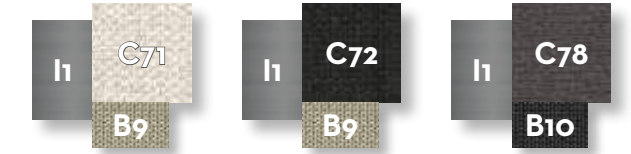

Georgecollection

Design Ludovica + Roberto Palomba

Finishing

Stainless steel frame

inox

Syntetic rope

dark grey

dove

Syntetic padded belt

dove

dark grey

Seat / back / armrest fabric cushions

natural ivory

dark green

plain mud

Pillows fabric 60x40 45x25 (optional)

natural ivory

dark green

natural taupe

plain mud

white-mud

natural white-taupe

plain white

Accoya table top

natural teak colour

Lava stone table top

beige

dark green

dark grey

Width	Depth	Height	H. seat	H. cushion
177	91	65	39	30

Width	Depth	Height	H. seat	H. cushion
173	91	65	39	30

Width	Depth	Height	H. seat	H. cushion
173	91	65	39	30

Width	Depth	Height	H. seat	H. cushion
170	91	65	39	30

Width	Depth	Height	H. seat	H. cushion
91	91	65	39	30

Width	Depth	Height	H. cushion
88	88	39	30