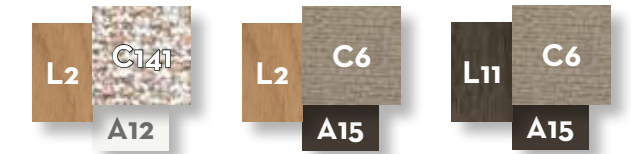

Allurecollection

Design Christophe Pillet

Finishing

Aluminium frame

white

mokka

Accoya wood frame

natural teak colour

palissandro colour

Seat / back / armrest fabric cushions

plain taupe

peach white

Seat / back leather for living/dining armchair

soil

ivory

Pillows fabric 50x50 45x45 45x25 (optional)

plain taupe

peach white

peach beige

leaf beige

leaf zen

soil

Width	Depth	Height	H. armrest	H. seat	H. cushion
285	95	70	49	40	20

Width	Depth	Height	H. armrest	H. seat	H. cushion
285	95	70	49	40	20

Width	Depth	Height	H. armrest	H. seat	H. cushion
280	95	70	49	40	20

Width	Depth	Height	H. armrest	H. seat	H. cushion
290	95	70	49	40	20

Width	Depth	Height	H. armrest	H. seat	H. cushion
280	95	70	49	40	20

Width	Depth	Height	H. armrest	H. seat	H. cushion
280	95	70	49	40	20