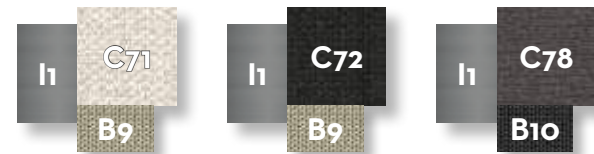

SOFA LOUNGE XL DX / CODE: GEOXLDX

Width 123 | Depth 143 | Height 65 | H. seat 39 | H. cushion 30

SOFA LOUNGE XL SX / CODE: GEOXLSX

Width 123 | Depth 143 | Height 65 | H. seat 39 | H. cushion 30

DAYBED / CODE: GEOBED