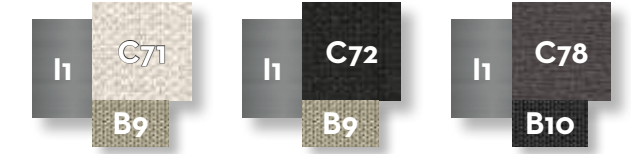

Georgecollection

Design Ludovica + Roberto Palomba

Finishing

Stainless steel frame

inox

Syntetic rope

dark grey

dove

Syntetic padded belt

dove

dark grey

Seat / back / armrest fabric cushions

natural ivory

dark green

plain mud

Pillows fabric 60x40 45x25 (optional)

natural ivory

dark green

natural taupe

plain mud

white-mud

natural white-taupe

plain white

Accoya table top

natural teak colour

Lava stone table top

beige

dark green

dark grey

Width	Depth	Height	H. seat	H. cushion
177	91	65	39	30

Width	Depth	Height	H. seat	H. cushion
173	91	65	39	30

Width	Depth	Height	H. seat	H. cushion
173	91	65	39	30

Width	Depth	Height	H. seat	H. cushion
170	91	65	39	30

Width	Depth	Height	H. seat	H. cushion
91	91	65	39	30

Width	Depth	Height	H. cushion
88	88	39	30