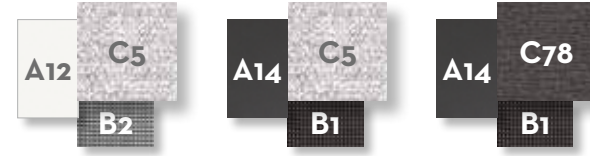

SOFA CORNER DX / CODE: AGOALUANGDX

Width	Depth	Height	H. seat	H. cushion
240	95	65	40	25

SOFA CORNER SX / CODE: AGOALUANGSX

Width	Depth	Height	H. seat	H. cushion
240	95	65	40	25

SOFA DX CORNER / CODE: AGOALUDXANG

Width	Depth	Height	H. seat	H. cushion
218	95	65	40	25

SOFA SX CORNER / CODE: AGOALUSXANG

Width	Depth	Height	H. seat	H. cushion
218	95	65	40	25

SOFA XL DX / CODE: AGOALUXLDX

Width	Depth	Height	H. armrest	H. seat	H. cushion
120	160	65	60	40	25

SOFA XL SX / CODE: AGOALUXLSX

Width	Depth	Height	H. armrest	H. seat	H. cushion
120	160	65	60	40	25

POUF / CODE: AGOALUPUF

Width	Depth	Height	H. cushion
98	95	40	25

LOUNGE ARMCHAIR / CODE: AGOALUPLON

Width	Depth	Height	H. seat	H. cushion
70	68	64	40	17

COFFEE TABLE 100X95 / CODE: AGOALUTC100

Width	Depth	Height
100	95	16

COFFEE TABLE 113X80 / CODE: AGOALUTC113

Width	Depth	Height
113	80	33

COFFEE TABLE 157X80 / CODE: AGOALUTC157

Width	Depth	Height
157	80	33