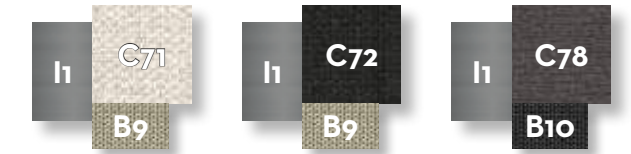

beige

dark green

dark grey

SOFA / CODE: GEODIV

Width	Depth	Height	H. seat	H. cushion
177	91	65	39	30

SOFA DX / CODE: GEODX

Width	Depth	Height	H. seat	H. cushion
173	91	65	39	30

SOFA SX / CODE: GEOSX