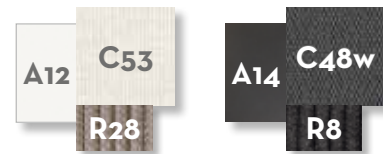

Width 60 | Depth 50 | Height 100 | H. armrest 87 | H. seat 80