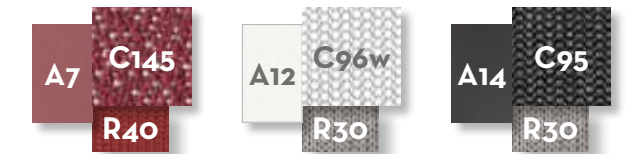

KG 8,0 | unit 1 0.30 mc | ☁️ | 🔪 | 🗑️

DINING CHAIR / CODE: FMEPP

Width	Depth	Height	H. armrest	H. seat	H. cushion
62	65	76	66	47	7

KG 8,0 | unit 1 0.35 mc | ☁️ | 🔪 | 🗑️

FOLDING TABLE 80X80 / CODE: FMETAV80