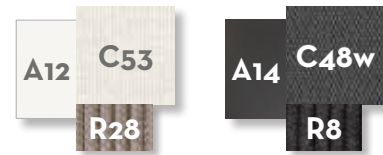

DAYBED / CODE: CORBED

Width 218 | Depth 218 | Height 200 | H. seat 42 | H. cushion 22

DINING CHAIR / CODE: CORSP

Width 61 | Depth 60 | Height 78 | H. armrest 65 | H. seat 47 | H. cushion 5

DINING ARMCHAIR / CODE: CORPP