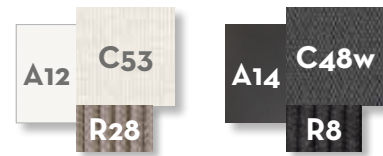

LIVING ARMCHAIR / CODE: CORPLIV

Width	Depth	Height	H. seat	H. cushion
88	90	66	41	22

LOUNGE ROPE ARMCHAIR / CODE: CORPLONRP

Width	Depth	Height	H. armrest	H. seat	H. cushion
65	60	74	58	44	7

LOUNGE ARMCHAIR / CODE: CORPLON

Width	Depth	Height	H. seat
77	86	74	37

OTTOMAN / CODE: COROTT

Width	Depth	Height
62	43	32

COFFEE TABLE 120x80 / CODE: CORTC120

Width	Depth	Height
120	80	40

COFFEE TABLE 100x100 / CODE: CORTC100

Width	Depth	Height
100	100	30

COFFEE TABLE / CODE: CORTC50

Width	Depth	Height
50	50	35

SIDE TABLE / CODE: CORTL

Width	Depth	Height
57	35	60

DINING TABLE 240x120 / CODE: CORTP240

Width	Depth	Height
238	118	75

DINING TABLE D120 / CODE: CORTP120

Width	Depth	Height
120	120	75

DINING TABLE 90x90 / CODE: CORTP90

Width	Depth	Height
90	90	75

BAR TABLE 75x75 / CODE: CORTB75

Width	Depth	Height
75	75	105