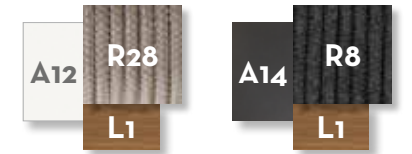

Width 31 | Depth 31 | Height 125