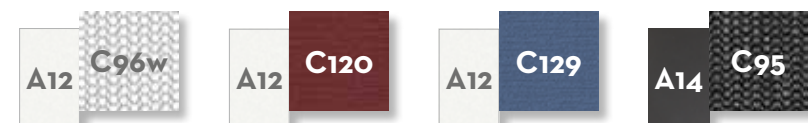

Width 60 | Depth 100 | Height 20

COFFEE TABLE 100X100 / CODE: CLEALUTC5

Width 100 | Depth 100 | Height 20

LOUNGE ARMCHAIR / CODE: CLEALUPL

Width 90 | Depth 80 | Height 73 | H. seat 35 | H. cushion 5

ROCKING CHAIR / CODE: CLEALUPD