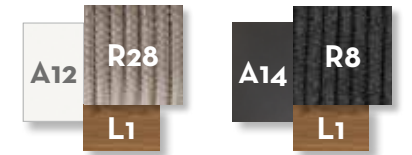

Width 28 | Depth 28 | Height 45