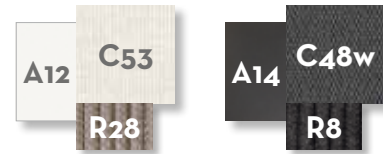

DAYBED / CODE: CORBED

Width 218 | Depth 218 | Height 200 | H. seat 42 | H. cushion 22

DINING CHAIR / CODE: CORSP

Width 61 | Depth 60 | Height 78 | H. armrest 65 | H. seat 47 | H. cushion 5

DINING ARMCHAIR / CODE: CORPP