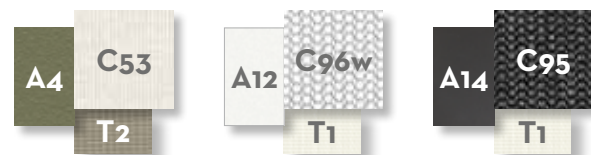

DAYBED / CODE: CLEALUDBED

Width 204 | Depth 156 | Height 200 | H. cushion 13

ARC LAMP / CODE: CLEALUL02

Width 201 | Depth 45 | Height 225

LANTERN H66 / CODE: CLEL01

Width 35 | Depth 35 | Height 66

LANTERN H90 / CODE: CLEL02

Width 40 | Depth 40 | Height 90

LANTERN H120 / CODE: CLEL03

Width 45 | Depth 45 | Height 120