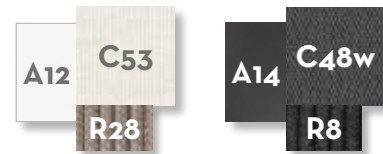

Width 60 | Depth 65 | Height 83 | H. armrest 63 | H. seat 46