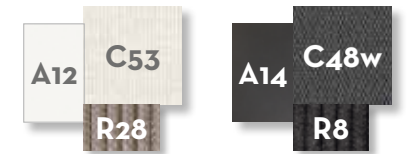

warm white

SOFA / CODE: CORDIV

Width	Depth	Height	H. seat	H. cushion
180	90	66	41	22

SOFA CORNER / CODE: CORANG

Width	Depth	Height	H. seat	H. cushion
101	101	66	41	22

SOFA CX / CODE: CORCX

Width	Depth	Height	H. seat	H. cushion
90	101	66	41	22