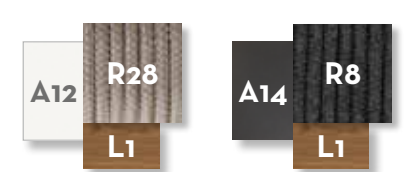

Width 31 | Depth 31 | Height 95