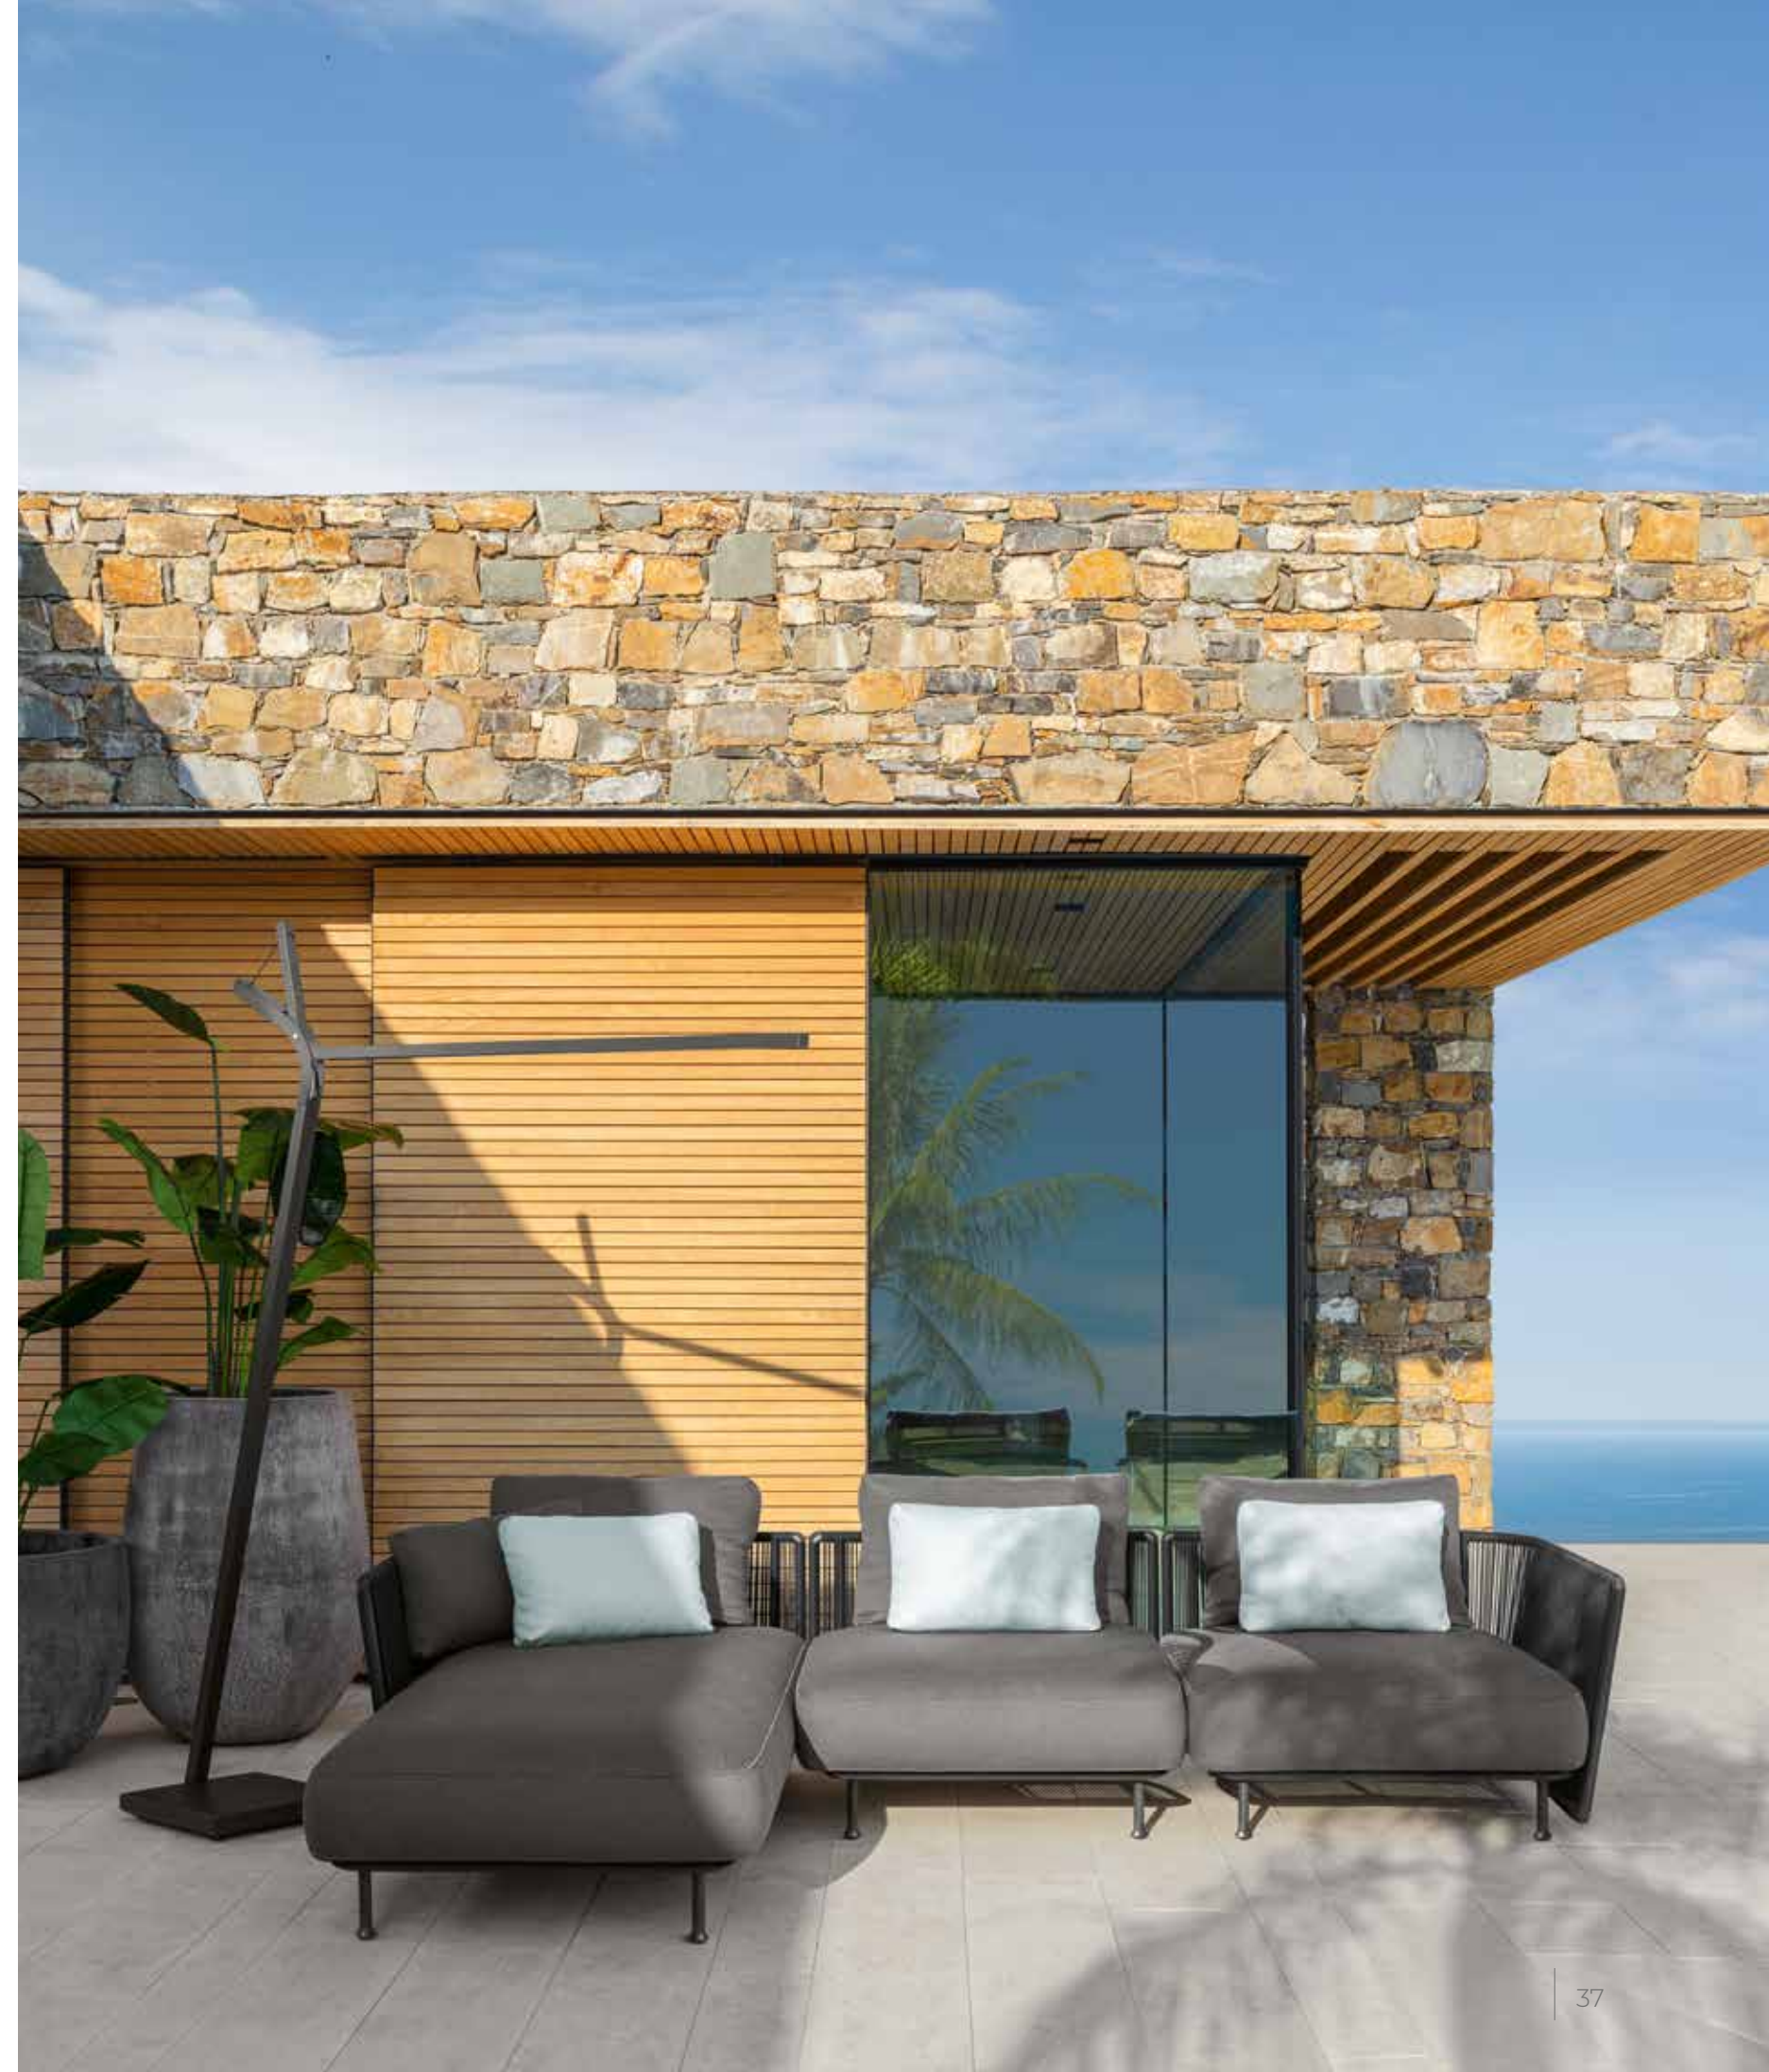

Coralcollection

daybed
white frame
beige colour rope
cushions in warm white colour
ceramic beige top table

Coralcollection

sofa lounge dx, sofa cx, sofa corner
cleo arc lamp
graphite frame
dark grey colour rope
cushions in grey colour
deco in blue ice & grey colour